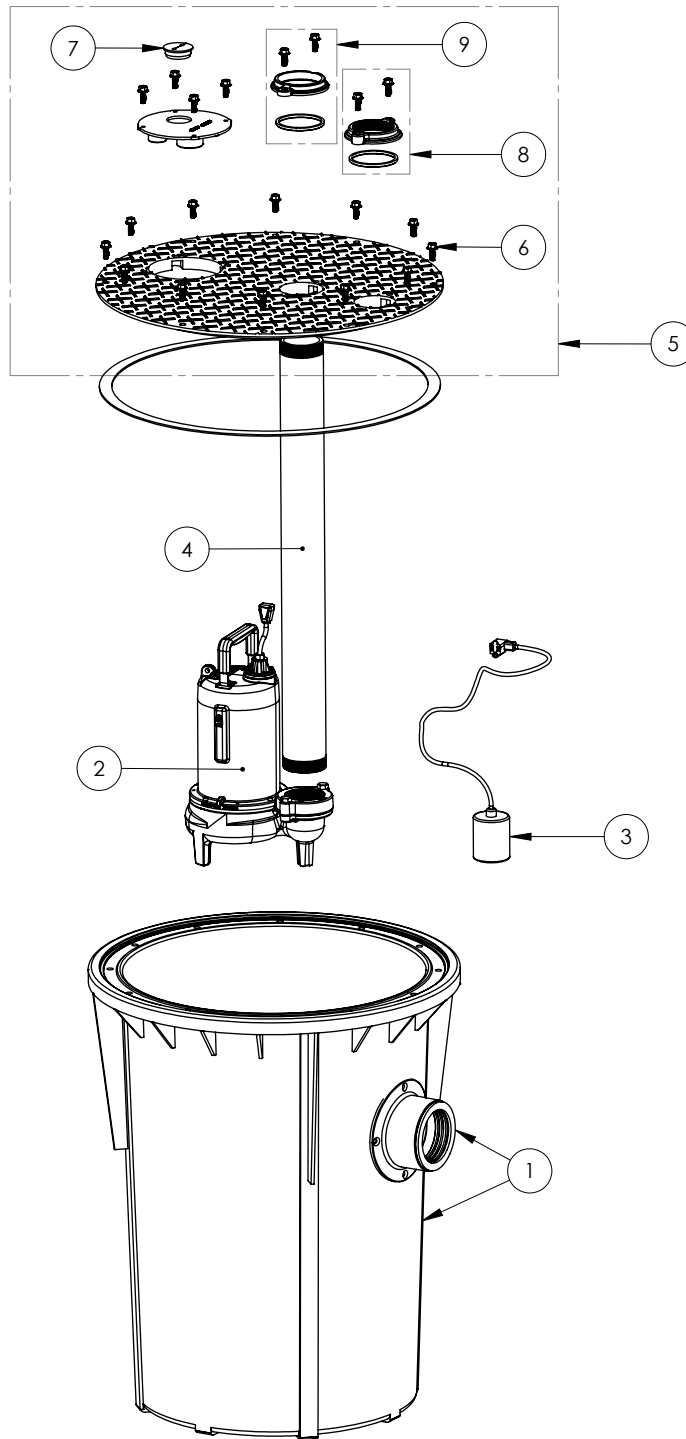

700 SERIES

703/LE102A (B10)

700 SERIES**703/LE102A (B10)**

#	PART #	DESCRIPTION	QTY	Note
1	K001199	700 SERIES TANK AND CAST IRON HUB KIT	1	
2	LE102M3	1 HP SEWAGE PUMP 208-230V, 10' POWER CORD	1	
3	K001019	61140A0 PUMP SWITCH, 10' 230V, INCLUDES MOUNTING HARDWARE	1	
4	4067000	NIPPLE 3X36 SCH80 PVC	1	
5	K001218	SMPLX COVER 3X3X24	1	
6	8107000	3/8-16 WASHER, FLAT	20	
7	45480B0	2" DOUBLE HOLE STOPPER	1	
8	K001392	3" VENT FLANGE KIT	1	
9	K001391	3" DISCHARGE FLANGE KIT	1	

703/LE102A (B10)

703_LE102A (B10)

PAGE