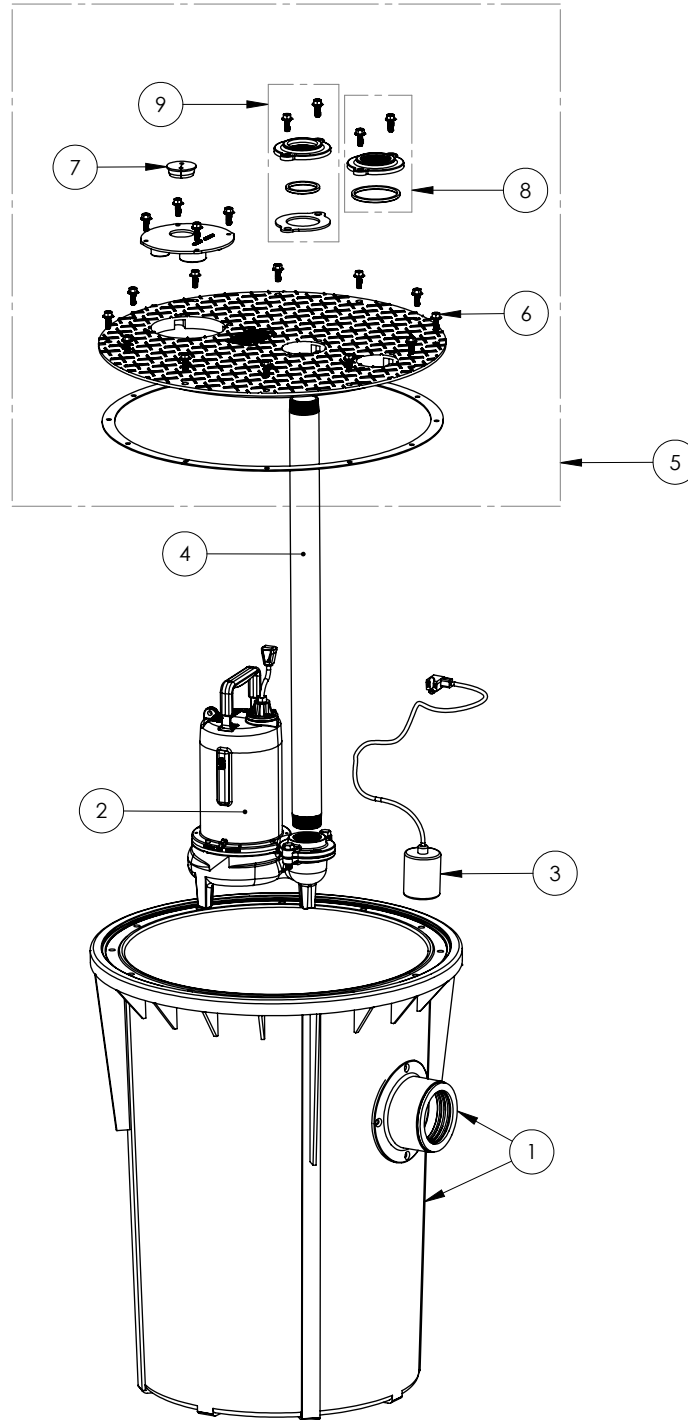

700 SERIES

702/LE102A-2 (B10)

**700 SERIES****702/LE102A-2 (B10)**

<b>#</b>	<b>PART #</b>	<b>DESCRIPTION</b>	<b>QTY</b>	<b>Note</b>
1	K001199	700 SERIES TANK AND CAST IRON HUB KIT	1	
2	LE102M2-2	1 HP SEWAGE PUMP 208-230V 25' POWER CORD	1	
3	K001431	61140B0 PUMP SWITCH, 25' 230V	1	
4	4068000	NIPPLE 2x36 PVC SCH 80	1	
5	K001217	700 SERIES COVER ASSEMBLY	1	
6	1176000	SCREW FLANGE HEAD 3/8"-16	20	
7	45480B0	2" DOUBLE HOLE STOPPER	1	
8	K001390	2" VENT FLANGE KIT	1	
9	K001389	2" DISCHARGE FLANGE KIT	1	

---

702/LE102A-2 (B10)

702\_LE102A-2 (B10)

PAGE