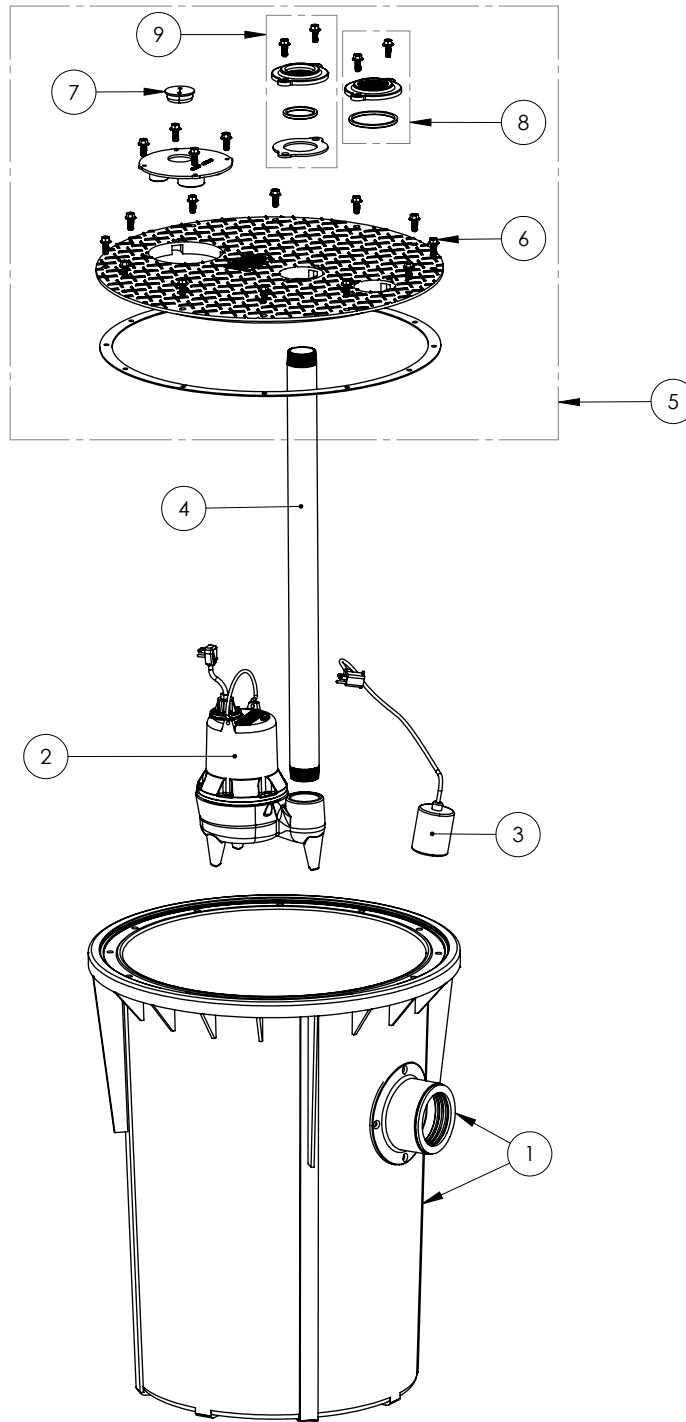

700 SERIES

702/LE51A (B10)

700 SERIES**702/LE51A (B10)**

#	PART #	DESCRIPTION	QTY	Note
1	K001199	700 SERIES TANK AND CAST IRON HUB KIT	1	
2	LE51A	1/2 HP 2" SOLIDS HANDLING SEWAGE PUMP	1	
3	K001001	PUMP SWITCH KIT, INCLUDES MOUNTING HARDWARE	1	
4	4068000	NIPPLE 2x36 PVC SCH 80	1	
5	K001217	700 SERIES COVER ASSEMBLY	1	
6	1176000	SCREW FLANGE HEAD 3/8"-16	20	
7	45480B0	2" DOUBLE HOLE STOPPER	1	
8	K001390	2" VENT FLANGE KIT	1	
9	K001389	2" DISCHARGE FLANGE KIT	1	