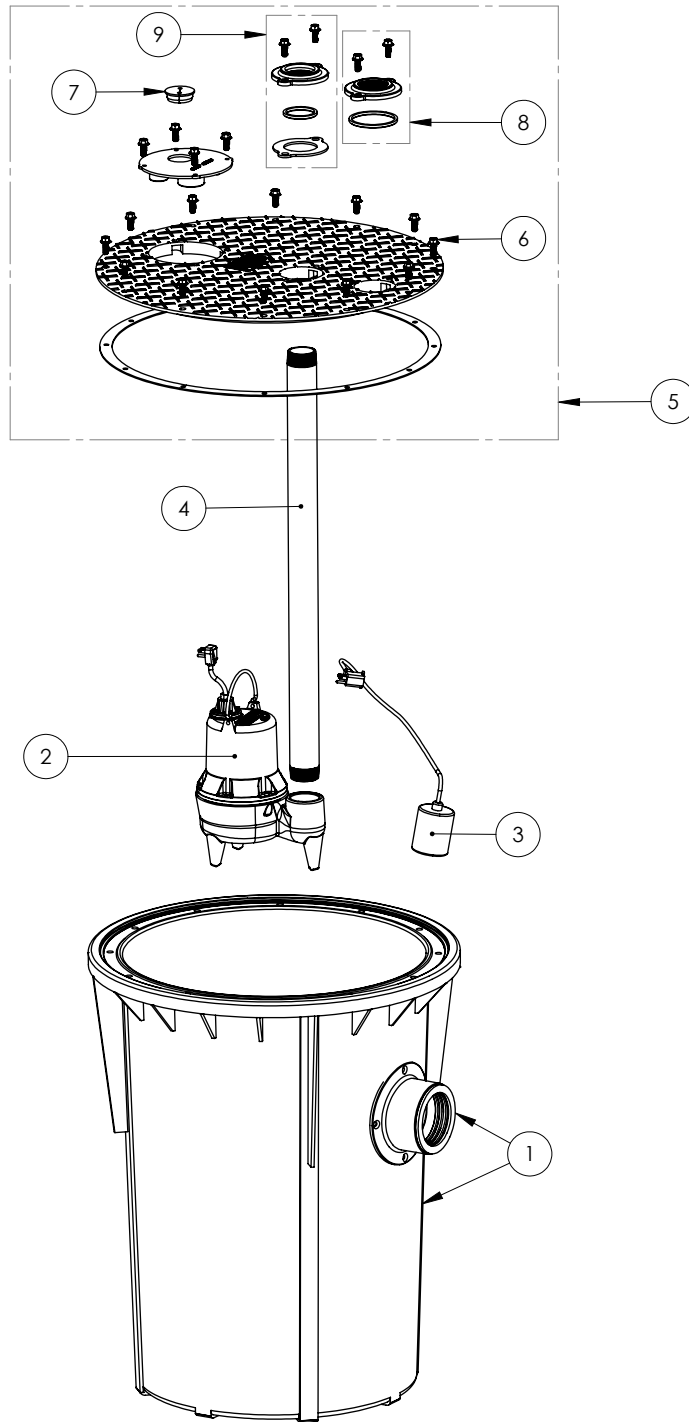

700 SERIES

702/LE52A (B10)

700 SERIES**702/LE52A (B10)**

#	PART #	DESCRIPTION	QTY	Note
1	K001199	700 SERIES TANK AND CAST IRON HUB KIT	1	
2	LE52M	1/2 HP SEWAGE PUMP 230V, 10' POWER CORD	1	
3	K001019	61140A0 PUMP SWITCH, 10' 230V, INCLUDES MOUNTING HARDWARE	1	
4	4068000	NIPPLE 2x36 PVC SCH 80	1	
5	K001217	700 SERIES COVER ASSEMBLY	1	
6	1176000	SCREW FLANGE HEAD 3/8"-16	20	
7	45480B0	2" DOUBLE HOLE STOPPER	1	
8	K001390	2" VENT FLANGE KIT	1	
9	K001389	2" DISCHARGE FLANGE KIT	1	

702/LE52A (B10)

702_LE52A (B10)

PAGE