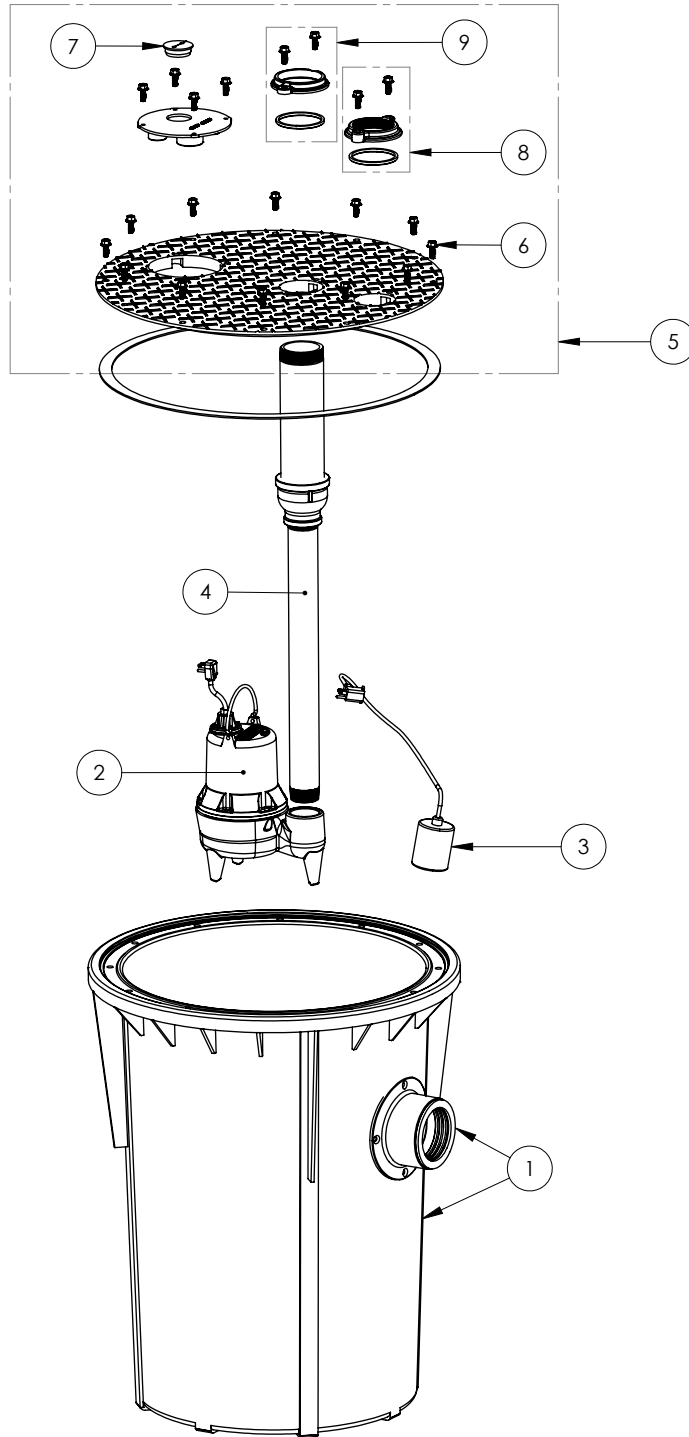

700 SERIES

703/LE52A (B10)

700 SERIES**703/LE52A (B10)**

#	PART #	DESCRIPTION	QTY	Note
1	K001199	700 SERIES TANK AND CAST IRON HUB KIT	1	
2	LE52M	1/2 HP SEWAGE PUMP 230V, 10' POWER CORD	1	
3	K001019	61140A0 PUMP SWITCH, 10' 230V, INCLUDES MOUNTING HARDWARE	1	
4	50990A0	PIPE ASSEMBLY 2X3" 1100/700	1	
5	K001218	SMPLEX COVER 3X3X24	1	
6	1176000	SCREW FLANGE HEAD 3/8"-16	20	
7	45480B0	2" DOUBLE HOLE STOPPER	1	
8	K001392	3" VENT FLANGE KIT	1	
9	K001391	3" DISCHARGE FLANGE KIT	1	

703/LE52A (B10)

703_LE52A (B10)

PAGE