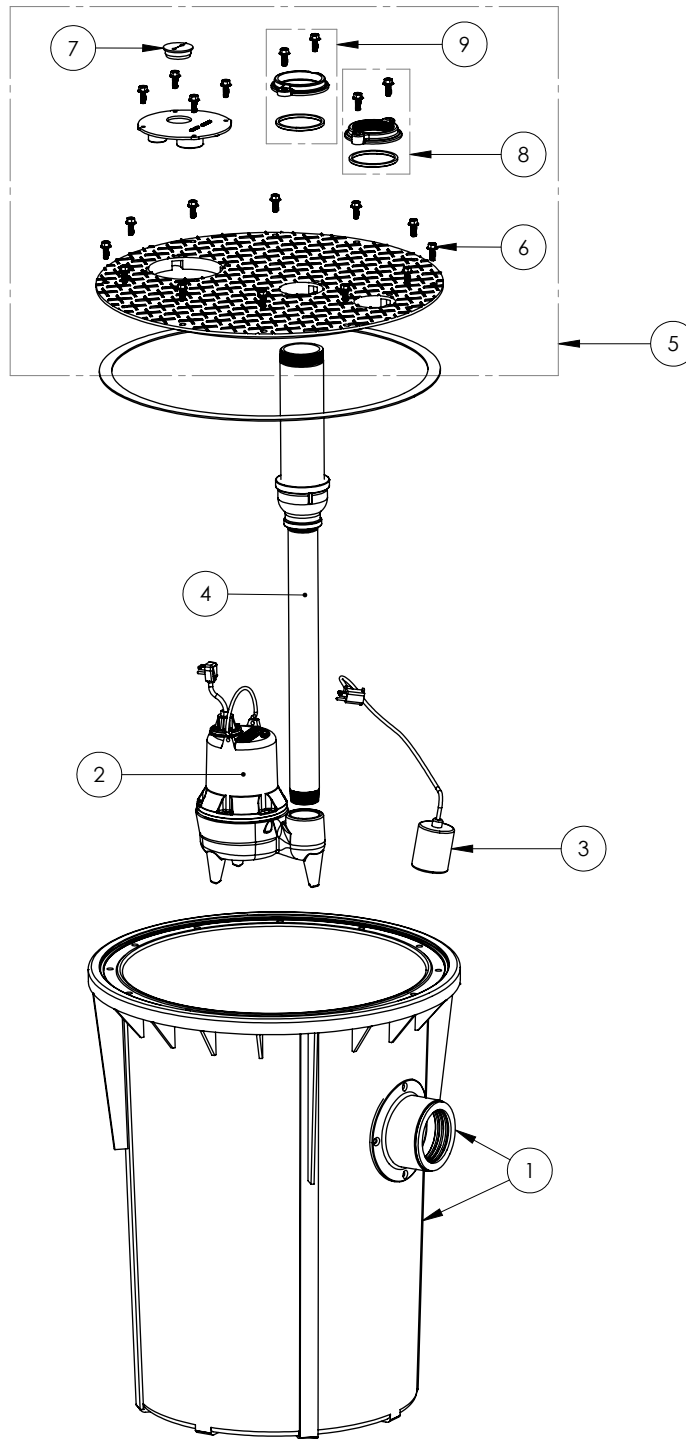

700 SERIES

703/LE51A (B10)

700 SERIES**703/LE51A (B10)**

#	PART #	DESCRIPTION	QTY	Note
1	K001199	700 SERIES TANK AND CAST IRON HUB KIT	1	
2	LE51A	1/2 HP 2" SOLIDS HANDLING SEWAGE PUMP	1	
3	K001001	PUMP SWITCH KIT, INCLUDES MOUNTING HARDWARE	1	
4	50990A0	PIPE ASSEMBLY 2X3" 1100/700	1	
5	K001218	SMPLX COVER 3X3X24	1	
6	1176000	SCREW FLANGE HEAD 3/8"-16	20	
7	45480B0	2" DOUBLE HOLE STOPPER	1	
8	K001392	3" VENT FLANGE KIT	1	
9	K001391	3" DISCHARGE FLANGE KIT	1	

703/LE51A (B10)

703_LE51A (B10)

PAGE