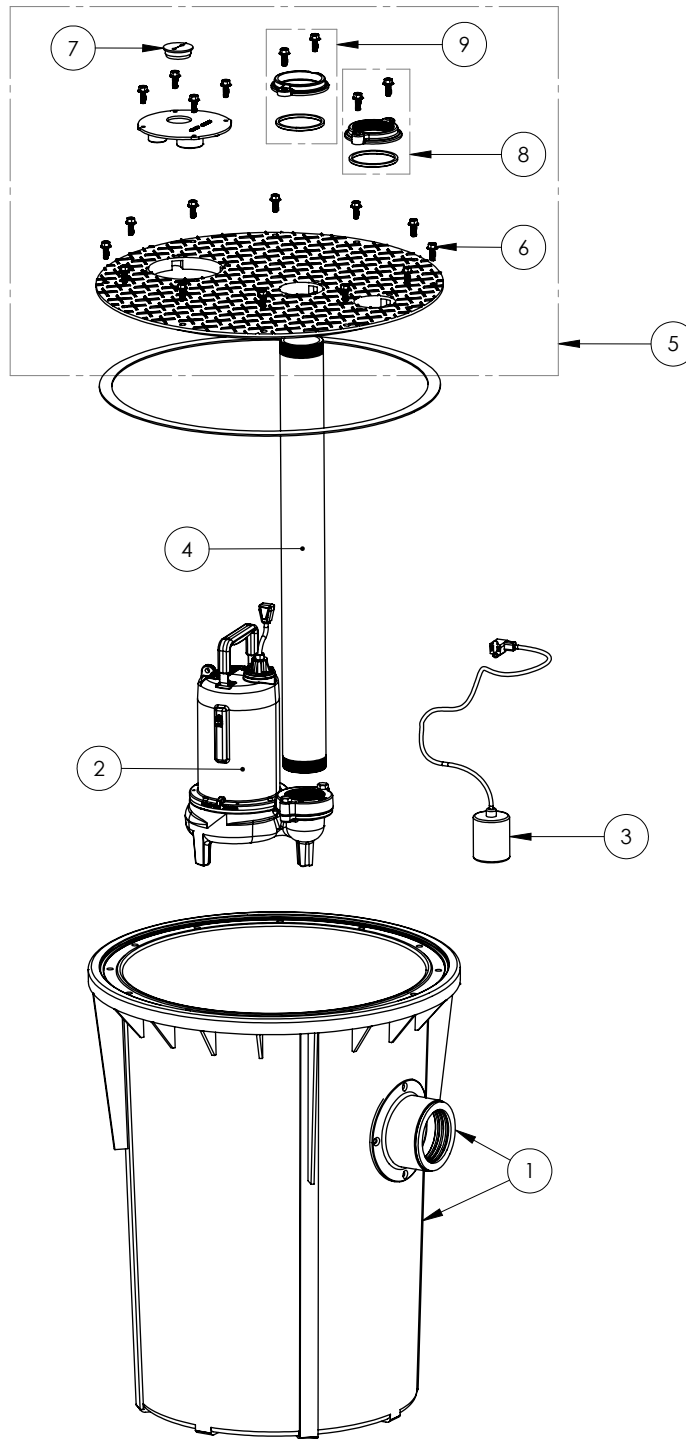

700 SERIES

703/LE71A (B10)

700 SERIES**703/LE71A (B10)**

#	PART #	DESCRIPTION	QTY	Note
1	K001199	700 SERIES TANK AND CAST IRON HUB KIT	1	
2	LE71M3	3/4 HP SEWAGE PUMP 115V, 10' POWER CORD	1	
3	K001001	PUMP SWITCH KIT, INCLUDES MOUNTING HARDWARE	1	
4	4067000	NIPPLE 3X36 SCH80 PVC	1	
5	K001218	SMPLX COVER 3X3X24	1	
6	1176000	SCREW FLANGE HEAD 3/8"-16	20	
7	45480B0	2" DOUBLE HOLE STOPPER	1	
8	K001392	3" VENT FLANGE KIT	1	
9	K001391	3" DISCHARGE FLANGE KIT	1	

703/LE71A (B10)

703_LE71A (B10)

PAGE