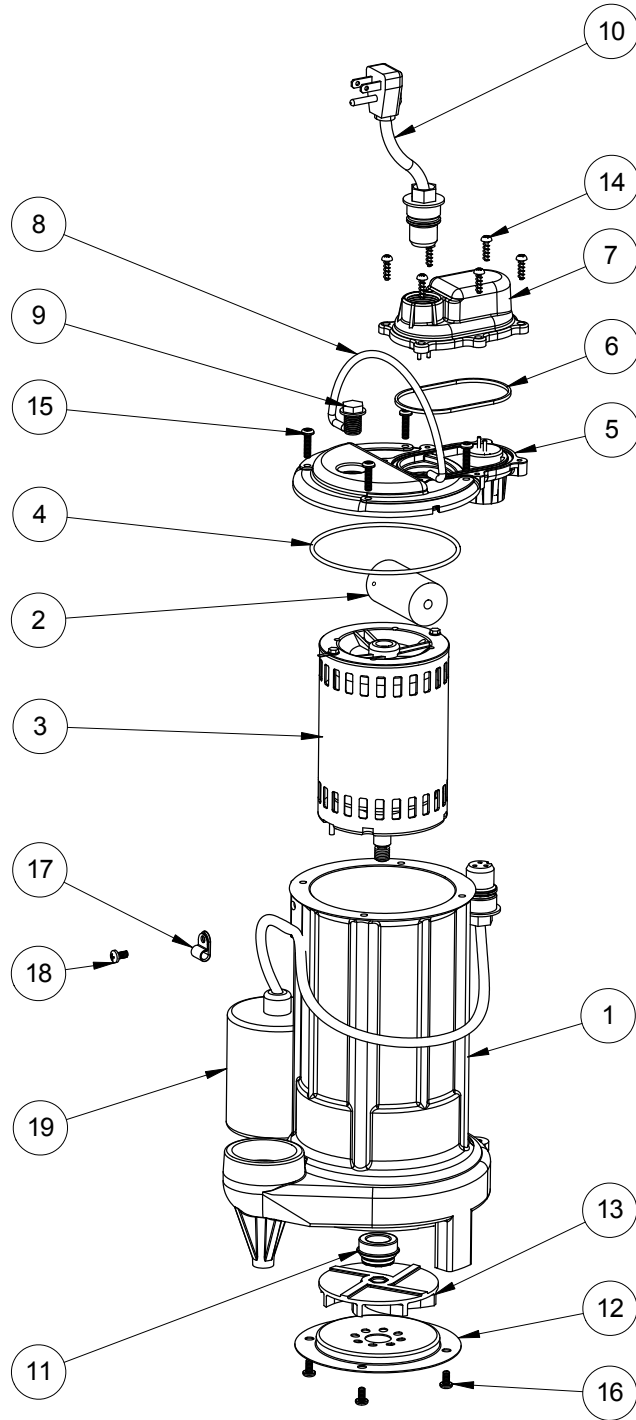

281 (B10)

281 (B10)

#	PART #	DESCRIPTION	QTY	Note
1	25160AG	CAST IRON HOUSING WITH HOLE	1	
2	25200B0	CAPACITOR	1	[1]
3	2517000	MOTOR, .8 HP	1	
4	2357000	O-RING	1	[1]
5	240600G	MOTOR COVER, GREY	1	
6	K001046	SEALRING, CHAMBER COVER	1	
7	240700G	CHAMBER COVER, GREY	1	
8	K001082	HANDLE	1	
9	8089000	OIL PLUG, O-RING ASSEMBLY	1	
10	K001010	POWER CORD, 115V, 10 FOOT CORD	1	
11	5098000	1/2 INCH UNITIZED SEAL	1	
12	2414000	280 SERIES STAMPING INLET	1	
13	K001091	280 SERIES IMPELLER KIT	1	
14	8104200	#10 HILO X 5/8" STAINLESS STEEL SCREW	6	
15	8072000	#10 - 24 x 3/4" SCREW	4	
16	8092000	#10 - 24 x 3/8" SCREW	4	
17	8014000	CABLE CLAMP	1	
18	8082000	#10-24 x 3/8 EPOXY LOCK SCREW	1	
19	K001080	2405000 MECHANICAL SWITCH W/ QUICKPLUG	1	

PART NOTES:

[1] - Part requires factory authorized service. Contact Liberty Pumps at 1-800-543-2550