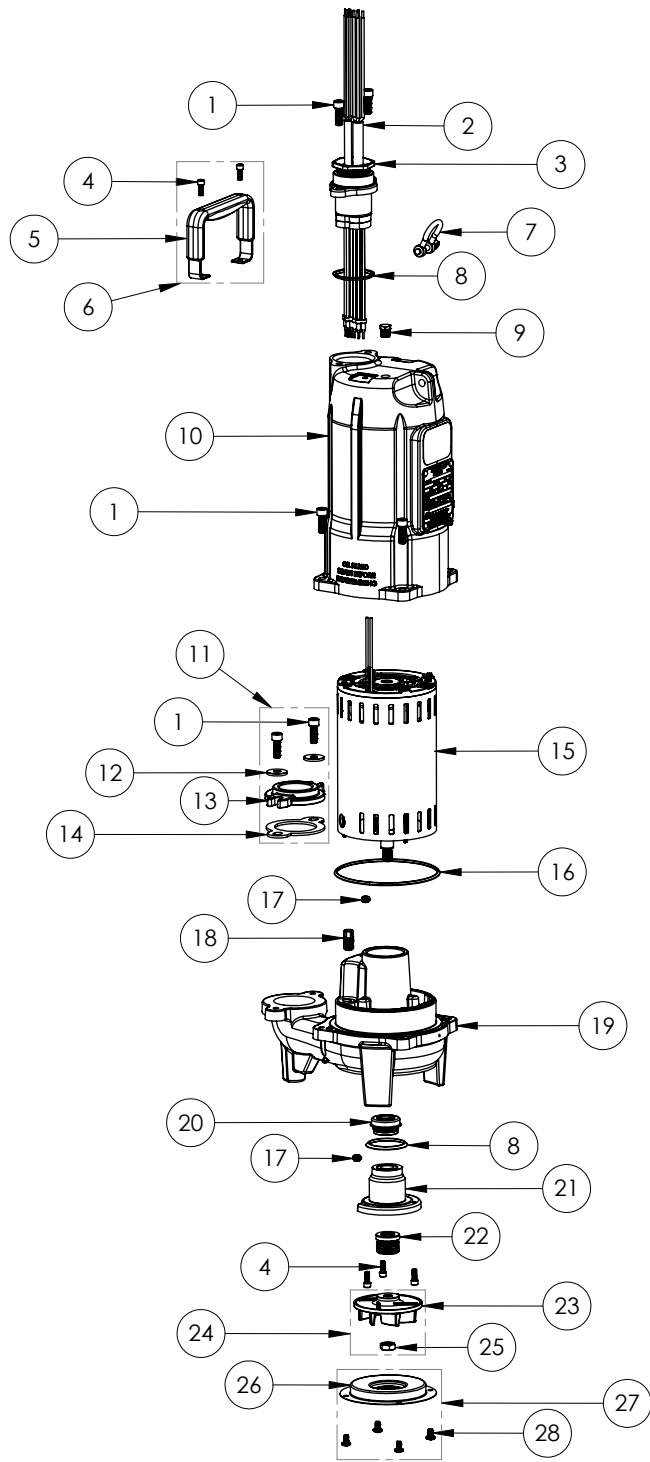

XFL51M-2

XFL51M-2 (B90)

XFL51M-2**XFL51M-2 (B90)**

#	PART #	DESCRIPTION	QTY	Note
1	5862000	BOLT, 3/8-16X1 SHCS SS	8	
2	34740D0	CORD CAP 25' WITH JUMPER, 4 CONDUCTOR	1	[1]
3	3467000	1-1/2" NPT THREADED BUSHING	1	[1]
4	8103000	SCREW 1/4-20x5/8" HX SKT SS	5	
5	3411200	HANDLE	1	
6	K001681	HANDLE KIT WITH BOLTS	1	
7	K001680	SHACKLE KIT	1	
8	3428000	O-RING ASTM 568A- 226	2	
9	50710A0	PIPE PLUG, 1/4" HEX HD BRASS NPTF	1	
10	341600R	HOUSING XFL/XLE PAINTED	1	[1]
11	K001421	1.5" DISCHARGE ADAPTER, INCLUDES HARDWARE AND GASKET	1	
12	8158000	WASHER, 3/8 x 1-1/8, SS	2	
13	586100R	1.5" ADAPTER FLANGE	1	
14	5858000	1.5" FLANGE GASKET	1	
15	34220A0	MOTOR, 2 POLE 115V 1PH 60HZ	1	[1]
16	3403000	O-RING	1	
17	34470A0	1/8" STAINLESS STEEL OIL PLUG 18-8	2	
18	3450000	SEAL FAIL PROBE BODY	1	
19	341500R	XFL VOLUTE PAINTED	1	[1]
20	5633000	3/4" UNITIZED SHAFT SEAL	1	[2]
21	3427000	SEAL PLATE WITH BUSHING	1	[1]
22	3429000	SEAL TYPE 2100 18MM	1	[1]
23	34200B0	FLX50 IMPELLER	1	
24	K001684	XFL50 IMPELLER KIT WITH 1/2" NUT	1	
25	8046000	1/2-20 HEX STAINLESS STEEL JAM NUT	1	
26	2902000	STAMPING, INLET	1	
27	K001683	INLET PLATE KIT WITH 1/4" SCREWS	1	
28	3470000	1/4-20X7/16 PPHMS 18-8	4	

PART NOTES:

- [1] - WARNING! These motors are listed for application in Class 1, Division 1, Groups C D, EXPLOSION PROOF environments. The pump must be serviced at the factory or a qualified hazardous motor enclosure repair facility approved by Liberty Pumps. Any unauthorized field repairs voidswarranty and hazardous location ratings. Contact Liberty Pumps at 1-800-543-2550 to locate the closest repair facility.
- [2] - Part requires factory authorized service. Contact Liberty Pumps at 1-800-543-2550