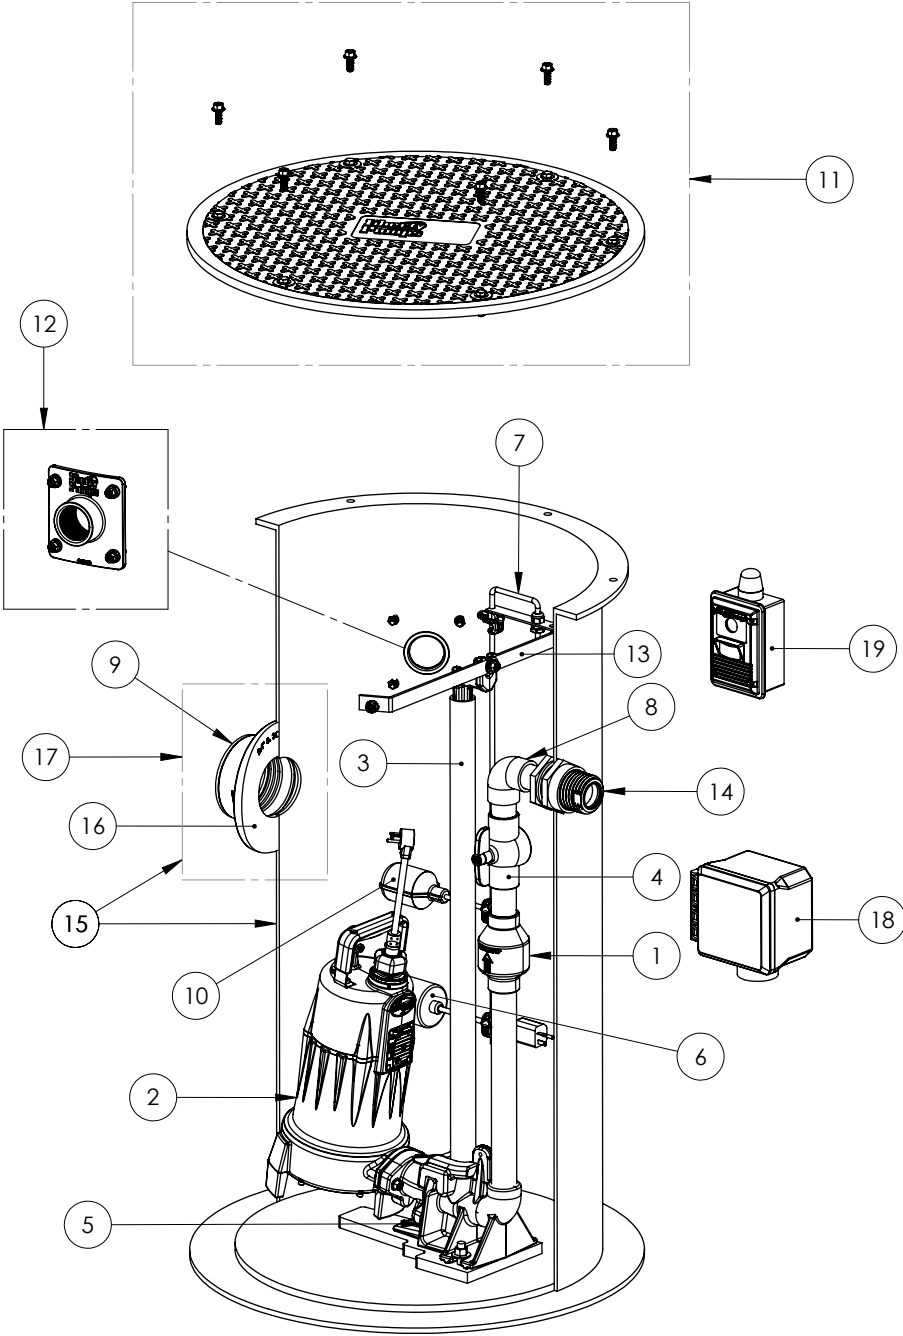

2448LSG202 (B56)

2448LSG202 (B56)

#	PART #	DESCRIPTION	QTY	Note
1	6254000	1-1/4" PVC CHECK VALVE	1	
2	LSG202M	OMNIVORE GRNDER 2HP	1	
3	4750R00	1-1/4" GALVANIZED PIPE	34	
4	47690A0	1-1/4" PVC BALL VALVE	1	
5	GR20	GUIDE RAIL BASE	1	
6	K001136	SWITCH KIT	1	
7	50430B0	QUICK TREE FLOAT SUPPORT	1	
8	4706000	1-1/4" SCH80 PVC ELBOW 90 DEGREE	1	
9	K001141	4" FERNCO SEALING DONUT	1	
10	K001134	FLOAT SWITCH, 20FT CORD, INCLUDES 1 SWITCH PER KIT	1	
11	K001215	4657000 24" FIBERGLASS CVR W/ HARDWARE	1	
12	K001352	BULKHEAD FITTING 2" NPS, INCLUDES MOUNTING HARDWARE	1	
13	X000609	STAINLESS STEEL BAR STOCK	1	
14	K001605	1.25" PVC DISCHARGE BULHEAD FNPT	1	
15	K001205	24X48 TANK AND HUB KIT	1	[1]
16	4824000	4" FIBERGLASS HUB (24"-30" DIAMETER TANKS)	1	
17	K001237	4" FIBERGLASS HUB KIT (24"-30" DIAMETER TANKS)	1	
18	JB230	230V JB PLUGGER BOX	1	
19	ALM-2W	115V ALARM, WEATHERPROOF	1	

PART NOTES:

[1] - Part requires factory authorized service. Contact Liberty Pumps at 1-800-543-2550