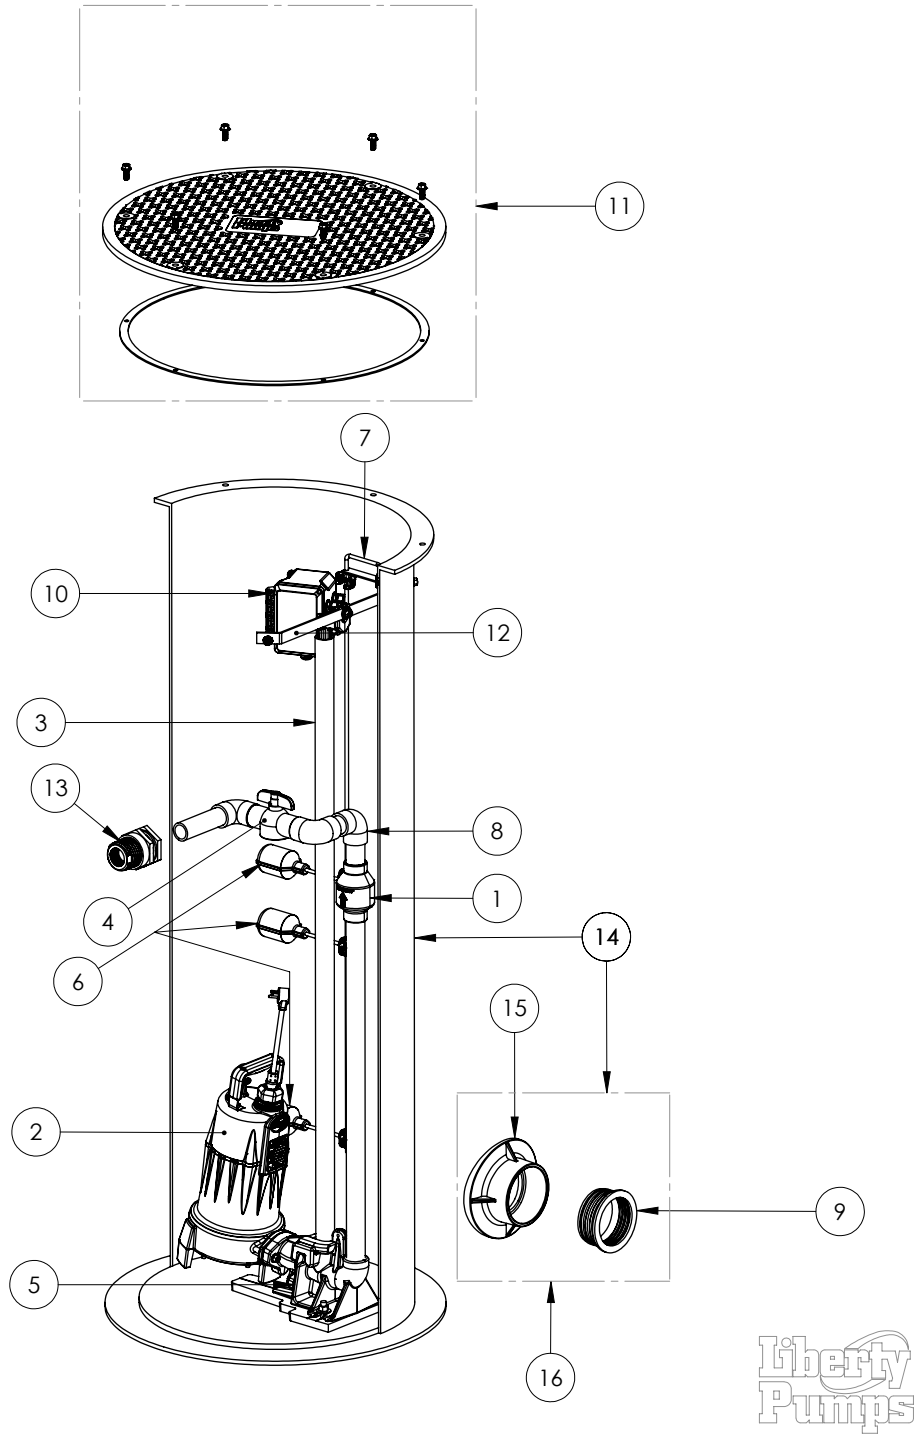

2472LSG202-24 (B56)

2472LSG202-24 (B56)

#	PART #	DESCRIPTION	QTY	Note
1	6254000	1-1/4" PVC CHECK VALVE	1	
2	LSG202M	OMNIVORE GRNDER 2HP	1	
3	4750R00	1-1/4" GALVANIZED PIPE	58	
4	47690A0	1-1/4" PVC BALL VALVE	1	
5	GR20	GUIDE RAIL BASE	1	
6	K001134	FLOAT SWITCH, 20FT CORD, INCLUDES 1 SWITCH PER KIT	3	
7	50430D0	QUICK TREE FLOAT SUPPORT	1	
8	4706000	1-1/4" SCH80 PVC ELBOW 90 DEGREE	1	
9	K001141	4" FERNCO SEALING DONUT	1	
10	JB70	JUNCTION BOX PVC NEMA 4X	1	
11	K001215	4657000 24" FIBERGLASS CVR W/ HARDWARE	1	
12	X001196	BAR STOCK 2460-2484 SIMPLEX	1	
13	K001605	1.25" PVC DISCHARGE BULHEAD FNPT	1	
14	K001214	24X72 TANK AND HUB KIT	1	[1]
15	4824000	4" FIBERGLASS HUB (24"-30" DIAMETER TANKS)	1	
16	K001237	4" FIBERGLASS HUB KIT (24"-30" DIAMETER TANKS)	1	

PART NOTES:

[1] - Part requires factory authorized service. Contact Liberty Pumps at 1-800-543-2550