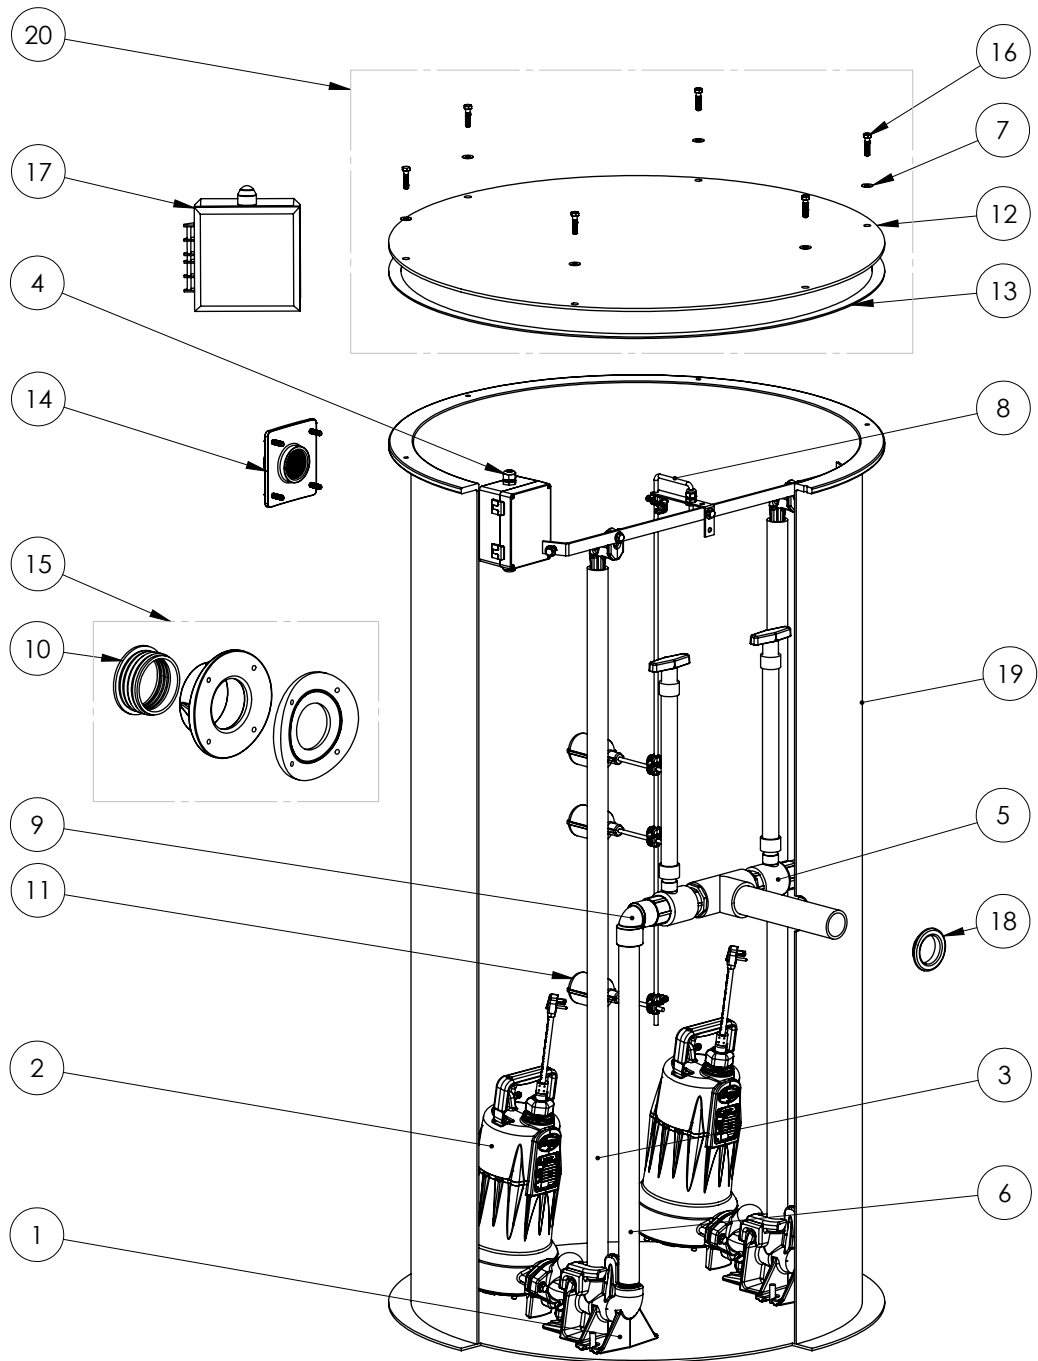

# D3672LSG202-36-SC (B10)

# D3672LSG202-36-SC (B10)

#	PART #	DESCRIPTION	QTY	Note
1	GR20BC	GR20 GUIDE RAIL, BALL/CHECK STYLE	2	
2	5650E00	OMNIVORE PUMP	2	
3	4750R00	1-1/4" GALVANIZED PIPE1-1/4" GUIDERAIL, GALVANIZED	58	
4	6620000	JUNCTION BOX	1	
5	47450A0	BALL VALVE 1-1/4 PVC 2122-012BALL VALVE 1-1/4" PVC	2	
6	4001000	1-1/4" TOE NIPPLE, PVC	2	
7	8107000	3/8-16 WASHER, FLATFLAT WASHER, 3/8" 316 SS	36	
8	K001562	KIT, 50430C0 QUICK TREE WITH CLAMPS, L. BRKTFLOAT SUPPORT, STAINLESS STEEL	1	
9	4706000	1-1/4" SCH80 PVC ELBOW 90 DEGREEELBOW 90, 1-1/4" SXS PVC	2	
10	K001141	4" FERNCO SEALING DONUT	1	
11	FLOAT SWITCH KIT	FLOAT SWITCH KIT6005000 SWITCH, NON-MERCURY, QTY (1)	3	
12	4664000	36" STEEL COVER	1	
13	45220C0	GASKET TAPE	1	
14	K001352	BULKHEAD FITTING 2" NPS, INCLUDES MOUNTING HARDWARE	1	
15	K001195	4" FIBERGLASS HUB, INCLUDES GASKET AND HARDWARE4" FIBERGLASS HUB, INCLUDES GASKET, HARDWARE & FERNCO SEALING DONUT	1	
16	8110000	3/8-16 x 1-1/2" STAINLESS STEEL HEX3/8-16" X 1-1/2" BOLT	14	
17	AE24H=3	GRINDER ALTERNATOR NEMA 4X	1	
18	4768000	PIPE SEAL GROMMET, 2"	1	[1]
19	4651000	36X72" FIBERGLASS TANK	1	
20	K001232	4664000 36" SOLID STEEL CVR W/HRDWRCOVER KIT, INCLUDES GASKET & HARDWARE	1	

**PART NOTES:**

[1] - Part requires factory authorized service. Contact Liberty Pumps at 1-800-543-2550