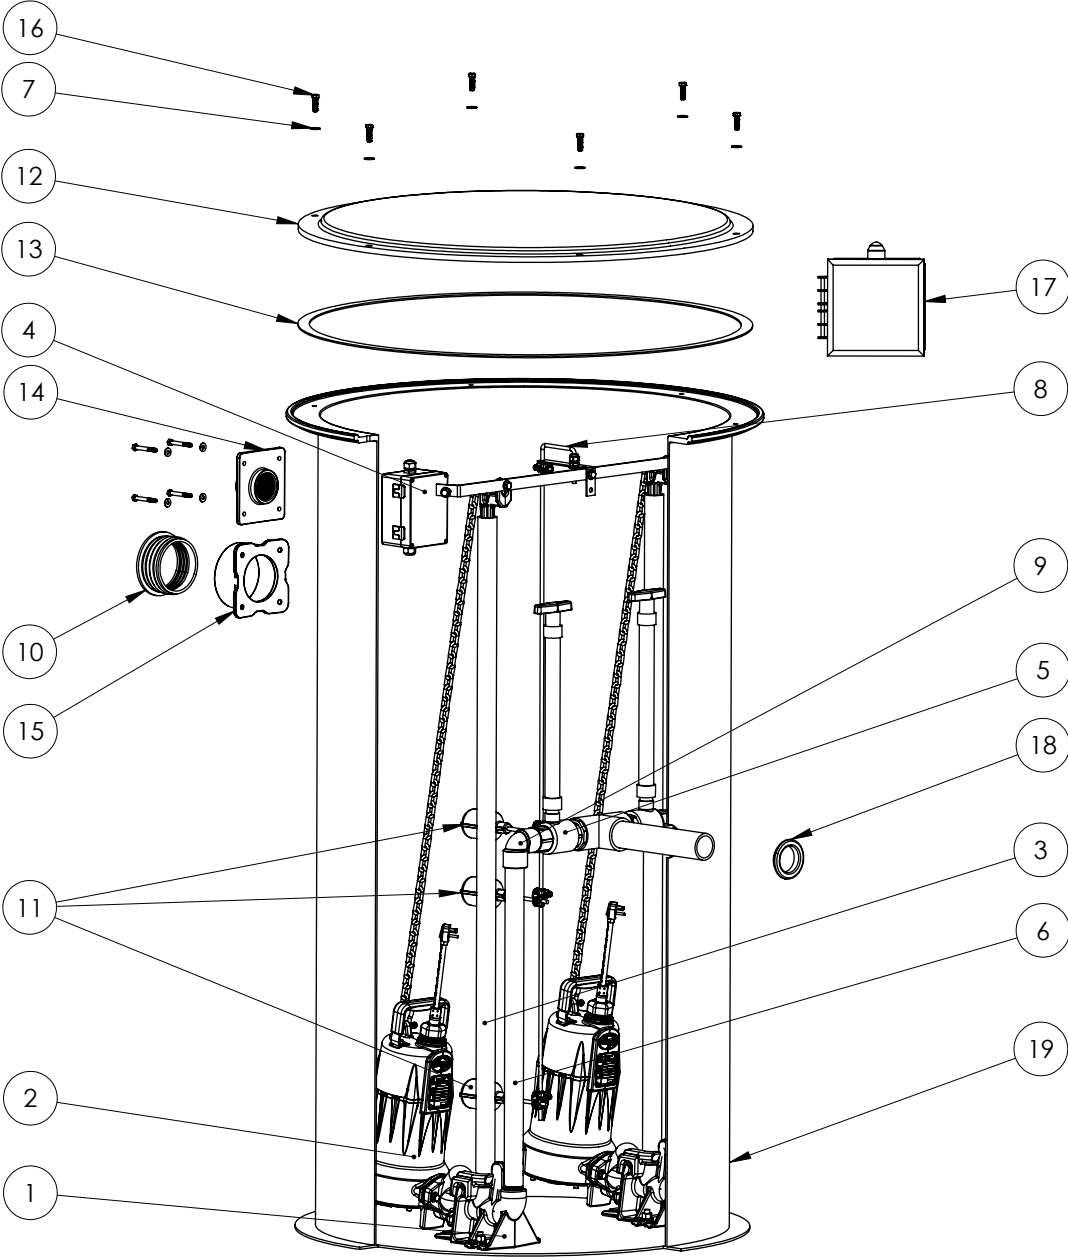

D3672LSG202-36 (B10)

D3672LSG202-36 (B10)

#	PART #	DESCRIPTION	QTY	Note
1	GR20BC	GR20 GUIDE RAIL, BALL/CHECK STYLE	2	
2	5650E00	OMNIVORE PUMP	2	
3	4750R00	1-1/4" GALVANIZED PIPE1-1/4" GUIDERAIL, GALVANIZED	58	
4	6620000	JUNCTION BOX	1	
5	47450A0	BALL VALVE 1-1/4 PVC 2122-012BALL VALVE 1-1/4" PVC	2	
6	4001000	1-1/4" TOE NIPPLE, PVC	2	
7	8107000	3/8-16 WASHER, FLATFLAT WASHER, 3/8" 316 SS	28	
8	K001562	KIT, 50430C0 QUICK TREE WITH CLAMPS, L. BRKTFLOAT SUPPORT, STAINLESS STEEL	1	
9	4706000	1-1/4" SCH80 PVC ELBOW 90 DEGREEELBOW 90, 1-1/4" SXS PVC	2	
10	K001141	4" FERNCO SEALING DONUT	1	
11	FLOAT SWITCH KIT	FLOAT SWITCH KIT6005000 SWITCH, NON-MERCURY, QTY (1)	3	
12	4650000	36" FIBERGLASS COVER	1	
13	45220C0	GASKET TAPE	1	
14	K001352	BULKHEAD FITTING 2" NPS, INCLUDES MOUNTING HARDWARE	1	
15	4784000	4" HUB, INCLUDES HARDWARE4" FIBERGLASS HUB, INCLUDES HARDWARE	1	
16	8128000	3/8-16" X 1-1/4" BOLT	6	
17	AE24H=3	GRINDER ALTERNATOR NEMA 4X	1	
18	4768000	PIPE SEAL GROMMET, 2"	1	[1]
19	4651000	36X72" FIBERGLASS TANK	1	

PART NOTES:

[1] - Part requires factory authorized service. Contact Liberty Pumps at 1-800-543-2550