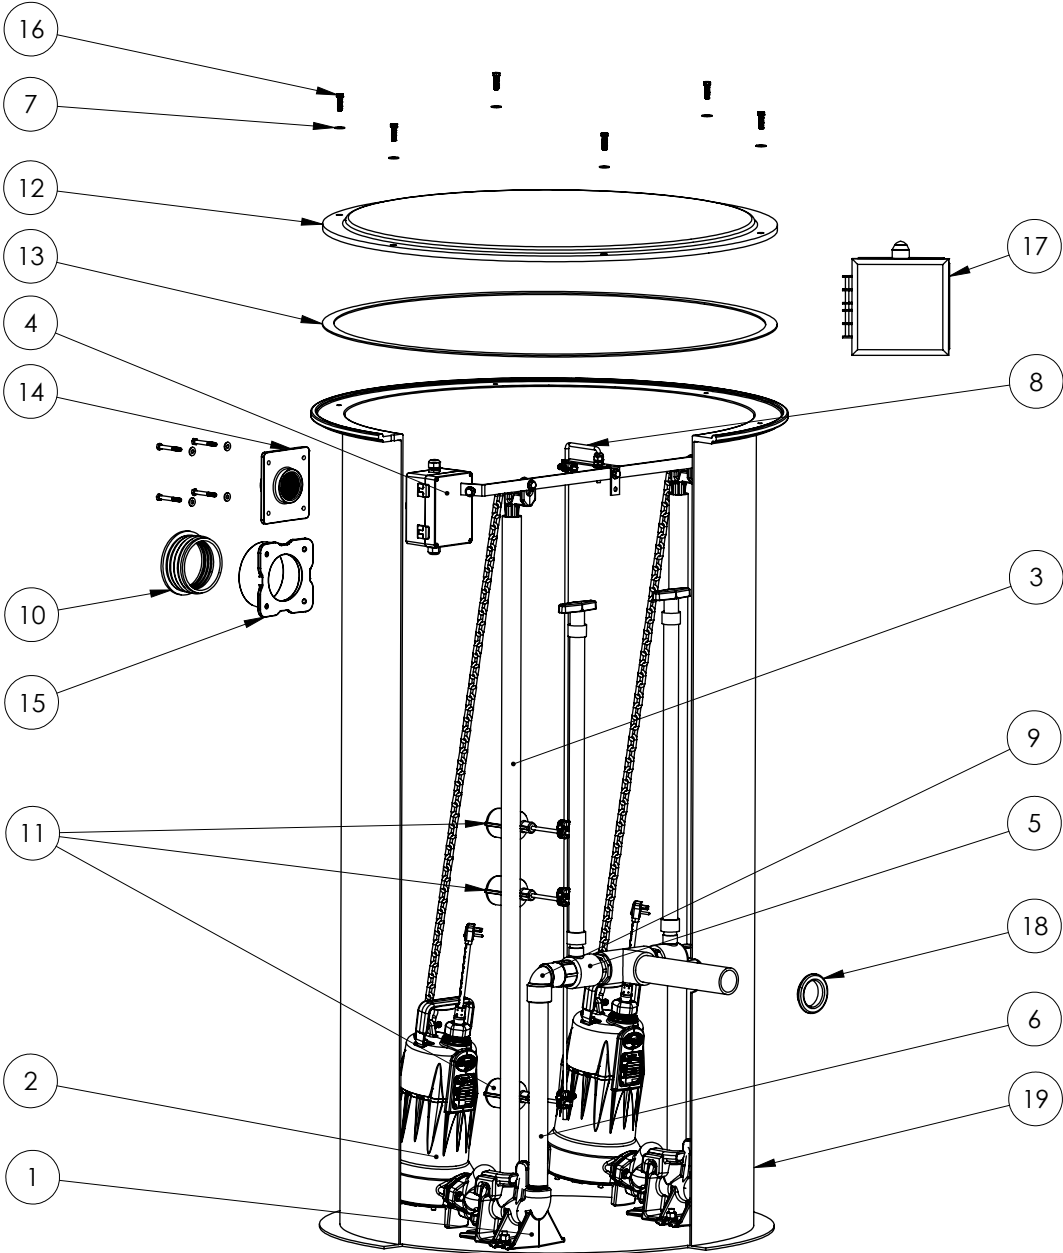

D3672LSG202-48 (B10)

D3672LSG202-48 (B10)

#	PART #	DESCRIPTION	QTY	Note
1	GR20BC	GR20 GUIDE RAIL, BALL/CHECK STYLE	2	
2	5650E00	OMNIVORE PUMP	2	
3	4750R00	1-1/4" GALVANIZED PIPE1-1/4" GUIDERAIL, GALVANIZED	58	
4	6620000	JUNCTION BOX	1	
5	47450A0	BALL VALVE 1-1/4 PVC 2122-012BALL VALVE 1-1/4" PVC	2	
6	4001000	1-1/4" TOE NIPPLE, PVC	2	
7	8107000	3/8-16 WASHER, FLATFLAT WASHER, 3/8" 316 SS	28	
8	K001562	KIT, 50430C0 QUICK TREE WITH CLAMPS, L. BRKTFLOAT SUPPORT, STAINLESS STEEL	1	
9	4706000	1-1/4" SCH80 PVC ELBOW 90 DEGREEELBOW 90, 1-1/4" SXS PVC	2	
10	K001141	4" FERNCO SEALING DONUT	1	
11	FLOAT SWITCH KIT	FLOAT SWITCH KIT6005000 SWITCH, NON-MERCURY, QTY (1)	3	
12	4650000	36" FIBERGLASS COVER	1	
13	45220C0	GASKET TAPE	1	
14	K001352	BULKHEAD FITTING 2" NPS, INCLUDES MOUNTING HARDWARE	1	
15	4784000	4" HUB, INCLUDES HARDWARE4" FIBERGLASS HUB, INCLUDES HARDWARE	1	
16	8128000	3/8-16" X 1-1/4" BOLT	6	
17	AE24H=3	GRINDER ALTERNATOR NEMA 4X	1	
18	4768000	PIPE SEAL GROMMET, 2"	1	[1]
19	4651000	36X72" FIBERGLASS TANK	1	

PART NOTES:

[1] - Part requires factory authorized service. Contact Liberty Pumps at 1-800-543-2550