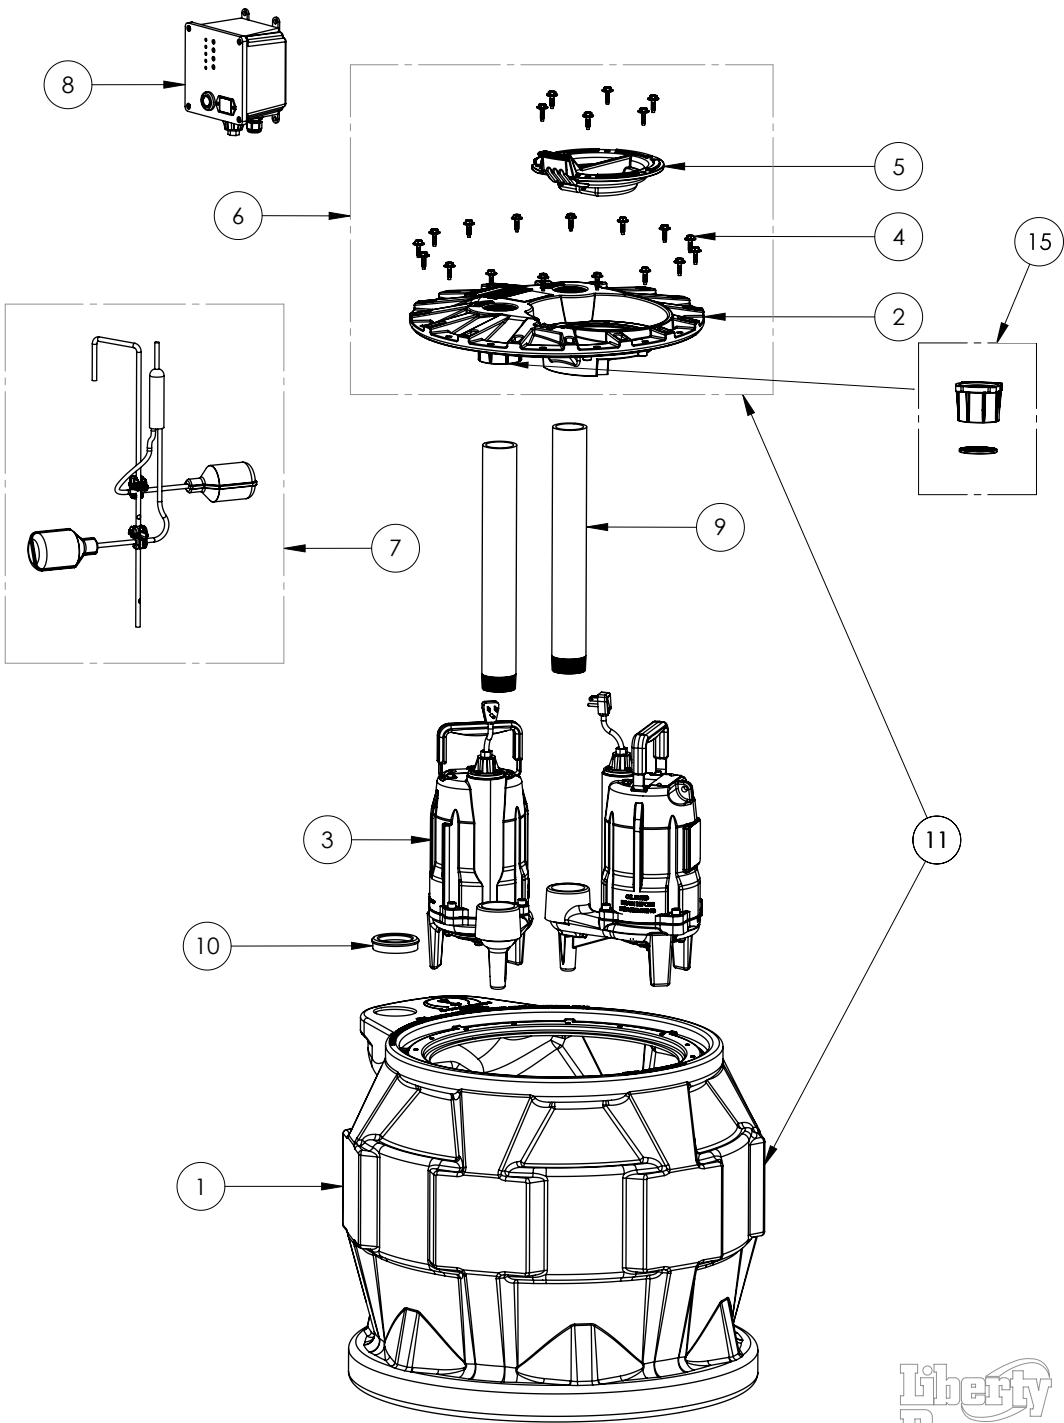

P682XPRG101

ProVore 680

P682XPRG101

#	PART #	DESCRIPTION	QTY	Note
1	K001435	50320B0, DUPLEX TANK 16 BOLT	1	
2	50340B0	2X2 COVER, 16 BOLT	1	
3	PRG101M	PROVORE RESIDENTIAL GRINDER 115V	2	
4	8155000	WASHER HEAD HEX SCREW	22	
5	K001233	INSPECTION COVER, INCLUDES MOUNTING SCREWS (6)	1	
6	K001436	2X2 PRO680 COVER KIT	1	
7	QT680-10	PRO680 SERIES QUICK TREE KIT 10'	1	
8	69770A0	PDC-115 DUPLEX CONTROLLER	1	
9	K001399	PRO SERIES PIPE KIT 2" SCH80 X17.50"	2	
10	K001014	PIPE SEAL GROMMET 2"	1	
11	K001437	P680 BASIN AND COVER KIT	1	
15	K001652	2" CAP AND LIP SEAL KIT FOR P680	1	