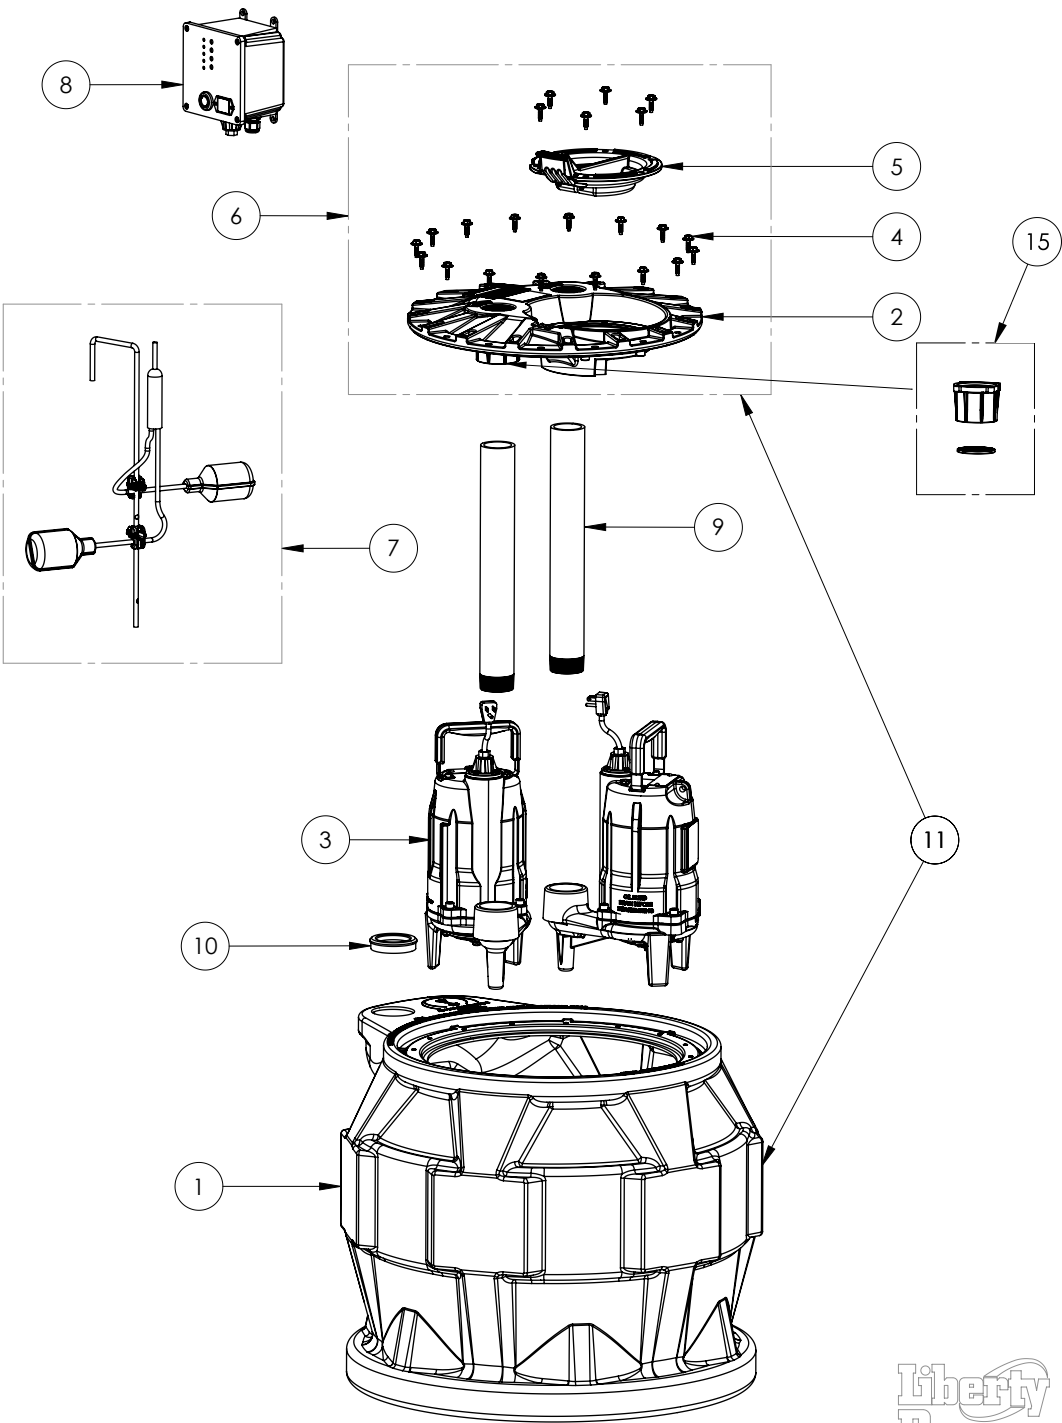

P682XPRG101W

ProVore 680

P682XPRG101W

#	PART #	DESCRIPTION	QTY	Note
1	K001435	50320B0, DUPLEX TANK 16 BOLT	1	
2	50340B0	2X2 COVER, 16 BOLT	1	
3	PRG101M	PROVORE RESIDENTIAL GRINDER 115V	2	
4	8155000	WASHER HEAD HEX SCREW	22	
5	K001233	INSPECTION COVER, INCLUDES MOUNTING SCREWS (6)	1	
6	K001436	2X2 PRO680 COVER KIT	1	
7	QT680-10	PRO680 SERIES QUICK TREE KIT 10'	1	
8	69750A0	PDC-115 DUPLEX CONTROLLER OUTDOOR	1	
9	K001399	PRO SERIES PIPE KIT 2" SCH80 X17.50"	2	
10	K001014	PIPE SEAL GROMMET 2"	1	
11	K001437	P680 BASIN AND COVER KIT	1	
15	K001652	2" CAP AND LIP SEAL KIT FOR P680	1	