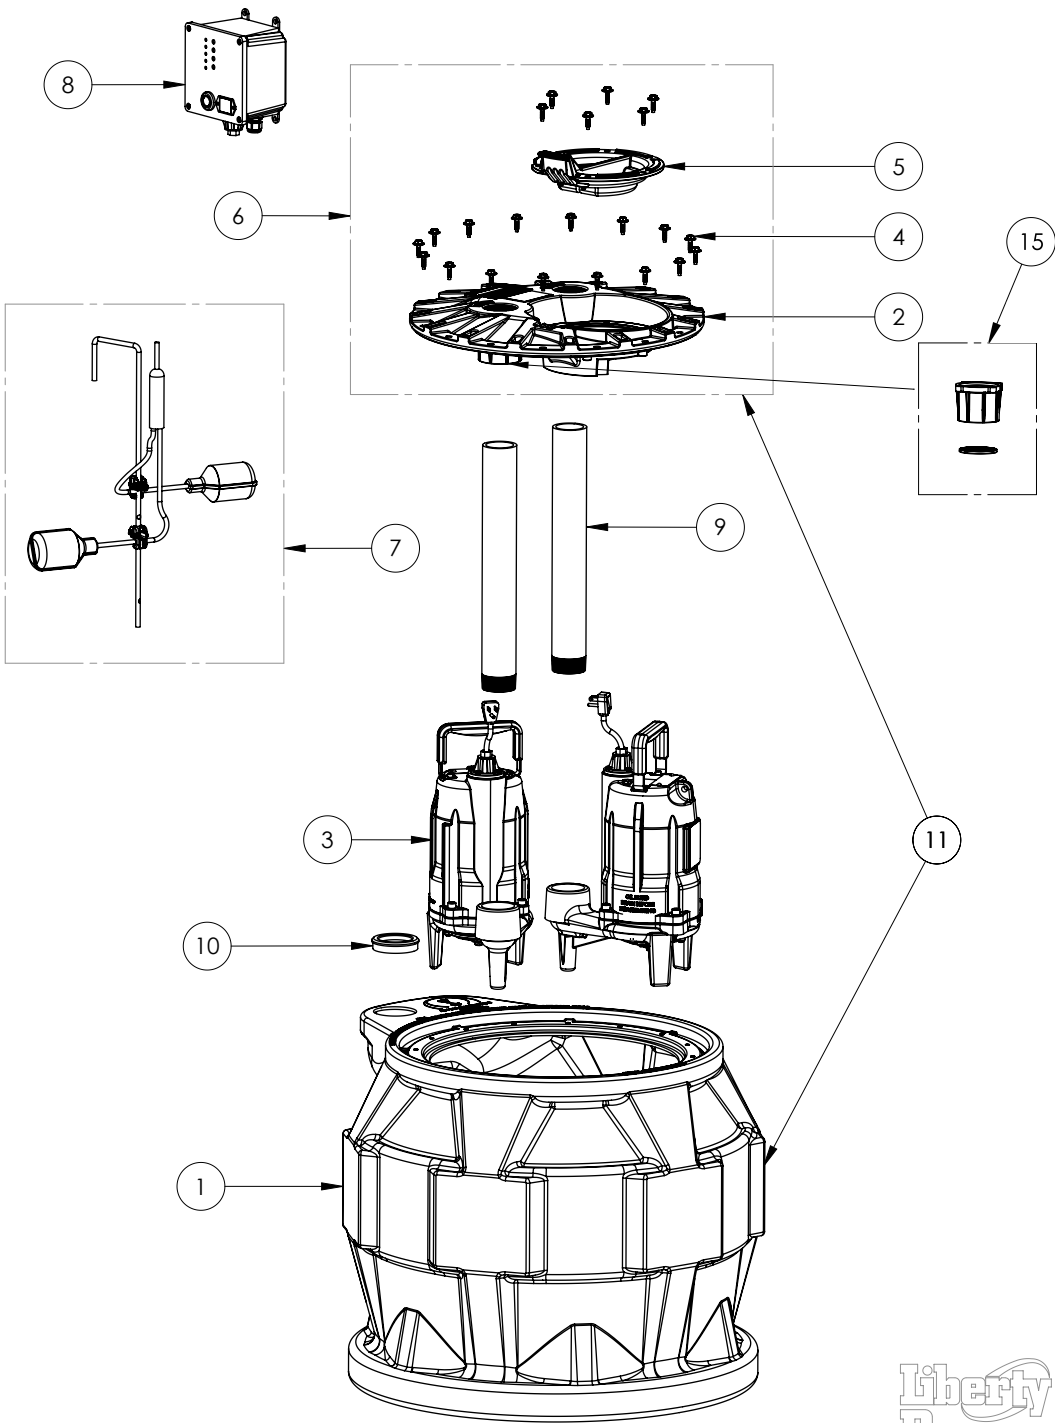

P682XPRG102W

ProVore 680

P682XPRG102W

#	PART #	DESCRIPTION	QTY	Note
1	K001435	50320B0, DUPLEX TANK 16 BOLT	1	
2	50340B0	2X2 COVER, 16 BOLT	1	
3	PRG102M	PROVORE RESIDENTIAL GRINDER 230V	2	
4	8155000	WASHER HEAD HEX SCREW	22	
5	K001233	INSPECTION COVER, INCLUDES MOUNTING SCREWS (6)	1	
6	K001436	2X2 PRO680 COVER KIT	1	
7	QT680-10	PRO680 SERIES QUICK TREE KIT 10'	1	
8	69750B0	PDC-230 DUPLEX CONTROLLER OUTDOOR	1	
9	K001399	PRO SERIES PIPE KIT 2" SCH80 X17.50"	2	
10	K001014	PIPE SEAL GROMMET 2"	1	
11	K001437	P680 BASIN AND COVER KIT	1	
15	K001652	2" CAP AND LIP SEAL KIT FOR P680	1	