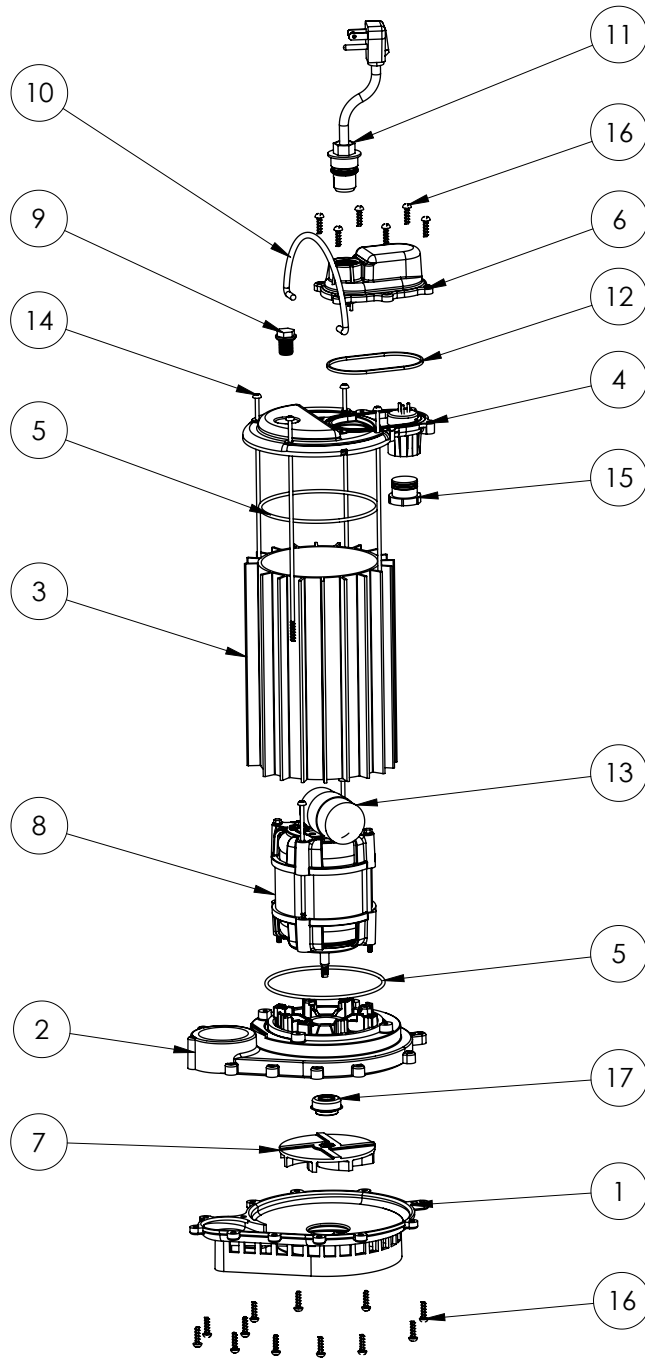

HT450 (B36)

HT450**HT450 (B36)**

#	PART #	DESCRIPTION	QTY	Note
1	233600B	BASE WITH VOLUTE ASSEMBLY	1	
2	23310BB	MOTOR SUPPORT PLATE	1	[1]
3	23070AS	MOTOR HOUSING	1	[1]
4	24060AB	MOTOR COVER	1	[1]
5	2357000	O-RING	2	[1]
6	24070AB	CHAMBER COVER	1	[1]
7	K001168	IMPELLER	1	
8	2417200	MOTOR, 2 POLE PSC 50MM	1	[1]
9	8089000	OIL PLUG, O-RING ASSEMBLY	1	
10	K001082	HANDLE	1	
11	K001060	POWER CORD, 115V, 10FT	1	
12	K001046	SEALRING, CHAMBER COVER	1	
13	2451000	CAPACITOR	1	[1]
14	8147000	#10 x 8.4" STAINLESS STEEL SCREW	4	
15	8105000	PROTECTIVE CAP	1	
16	8104200	#10 HILO X 5/8" STAINLESS STEEL SCREW	18	
17	2309000	5/16 SHAFT SEAL	1	

PART NOTES:

[1] - Part requires factory authorized service. Contact Liberty Pumps at 1-800-543-2550