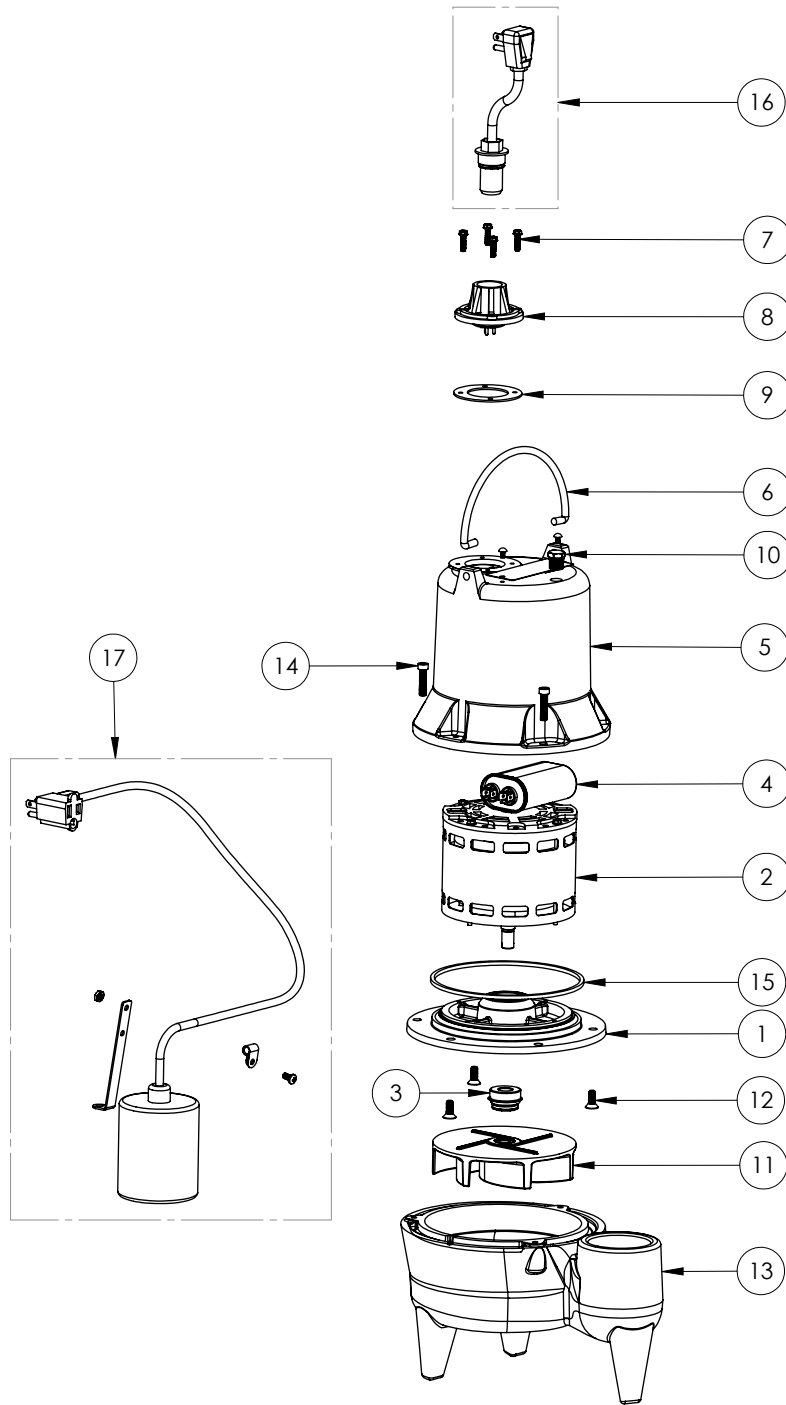

LE41AC

LE41AC (B41)

Liberty
Pumps

LE41AC**LE41AC (B41)**

#	PART #	DESCRIPTION	QTY	Note
1	509200R	MOTOR SUPPORT PLATE	1	[1]
2	51972A0	MOTOR 1/2HP WITH BALL BEARING	1	[1]
3	50980A0	1/2 INCH UNITIZED SEAL	1	[1]
4	51930E0	CAPACITOR	1	
5	527800R	MOTOR CAP	1	[1]
6	K001095	STAINLESS STEEL HANDLE	1	
7	8064000	#8-32 x 5/8 HEX WASHER HEAD SCREW	4	
8	5014000	CORD PLATE	1	
9	5060000	CORD PLATE GASKET	1	
10	50710A0	PIPE PLUG, 1/4" HEX HD BRASS NPTF	1	
11	K001163	IMPELLER	1	
12	8018000	1/4-20 x 5/8 SLOTTED FLAT HEAD BOLT	3	
13	545200R	VOLUTE	1	[1]
14	8091000	1/4-20 x 1 HEX SOCKET HEAD BOLT	3	
15	5066000	SEALRING, MOTOR COVER, #254S	1	[1]
16	K001060	POWER CORD, 115V, 10FT	1	
17	K001001	PUMP SWITCH KIT, INCLUDES MOUNTING HARDWARE	1	

PART NOTES:

[1] - Part requires factory authorized service. Contact Liberty Pumps at 1-800-543-2550