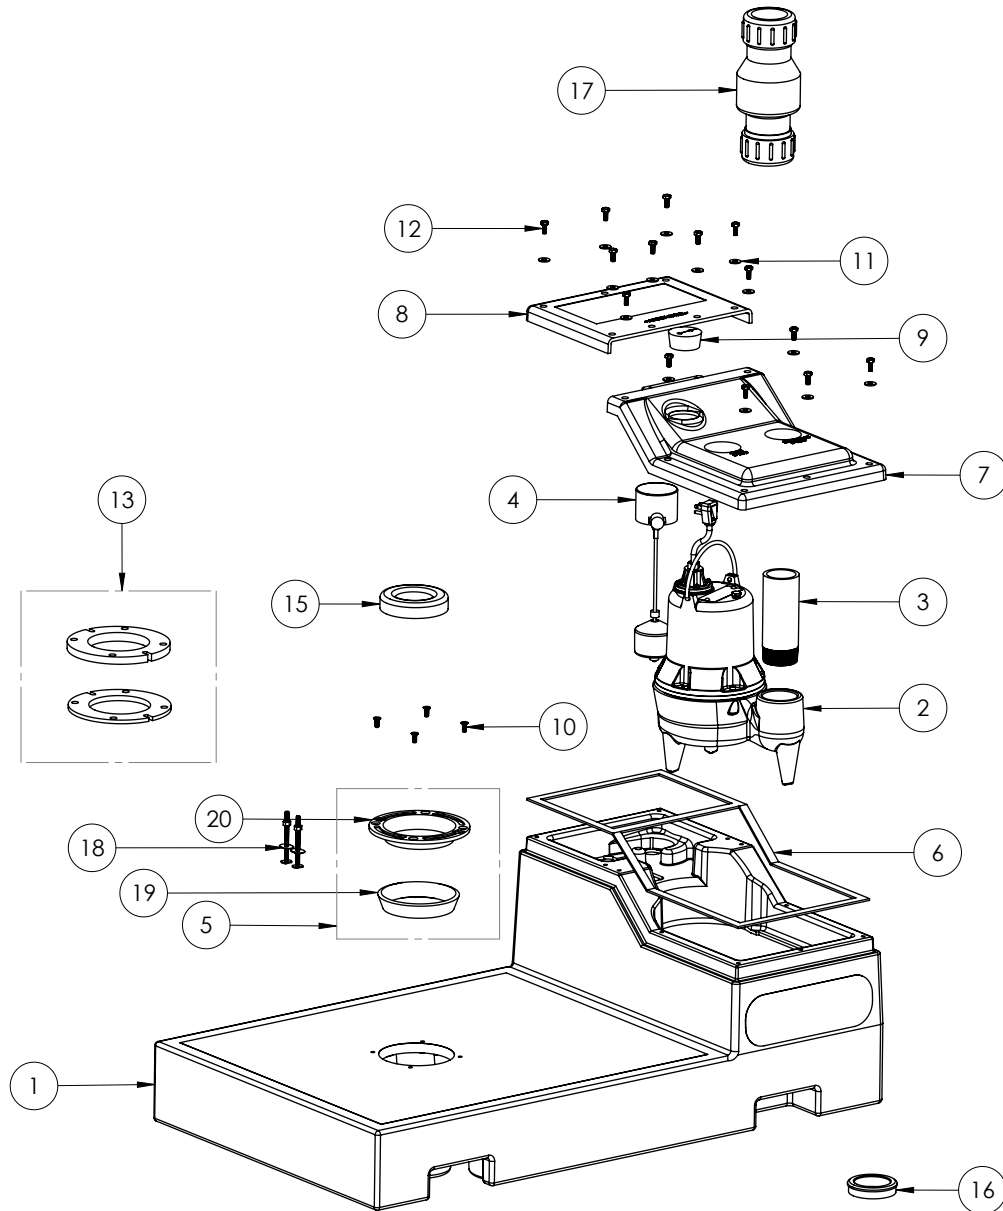

LOWPRO41LP (B49)

LOWPRO41LP**LOWPRO41LP (B49)**

#	PART #	DESCRIPTION	QTY	Note
1	K001209	LOW PROFILE TANK	1	
2	LE41LP	PUMP	1	
3	4623000	PVC TOE NIPPLE, 2 X 6" SCH 80	1	
4	K001052	VERTICLE MASTER SWITCH, 120V (4616000)	1	
5	K001116	4624000 BRASS CLOSET FLANGE WITH GASKET TAPE & SCREWS (6)	1	
6	K001016	GASKET TAPE 1/8" THICK, 83" LONG	1	
7	K001208	THREADED COVER	1	
8	K001207	ACCESS COVER	1	
9	4022000	DOUBLE HOLE STOPPER - 9/32" HOLES	1	
10	8018000	1/4-20 x 5/8 SLOTTED FLAT HEAD BOLT	4	
11	8131000	1/4x3/4" STAINLESS STEEL FLAT WASHER	14	
12	8129000	1/4-20X5/8 HEX HEAD STAINLESS STEEL BOLT	14	
13	4626000	CLOSET FLANGE EXTENSION KIT 1/2" & 1/4" BOLTS	1	
15	4627000	WAX RING	1	
16	K001014	PIPE SEAL GROMMET 2"	1	
17	CV200C	2" COMPRESSION CHECK VALVE	1	
18	4625000	CLOSET BOLT KIT	1	
19	K001142	GASKET TAPE 1/8" THICK, 32" LONG	1	
20	4624000	BRASS CLOSET FLANGE	1	