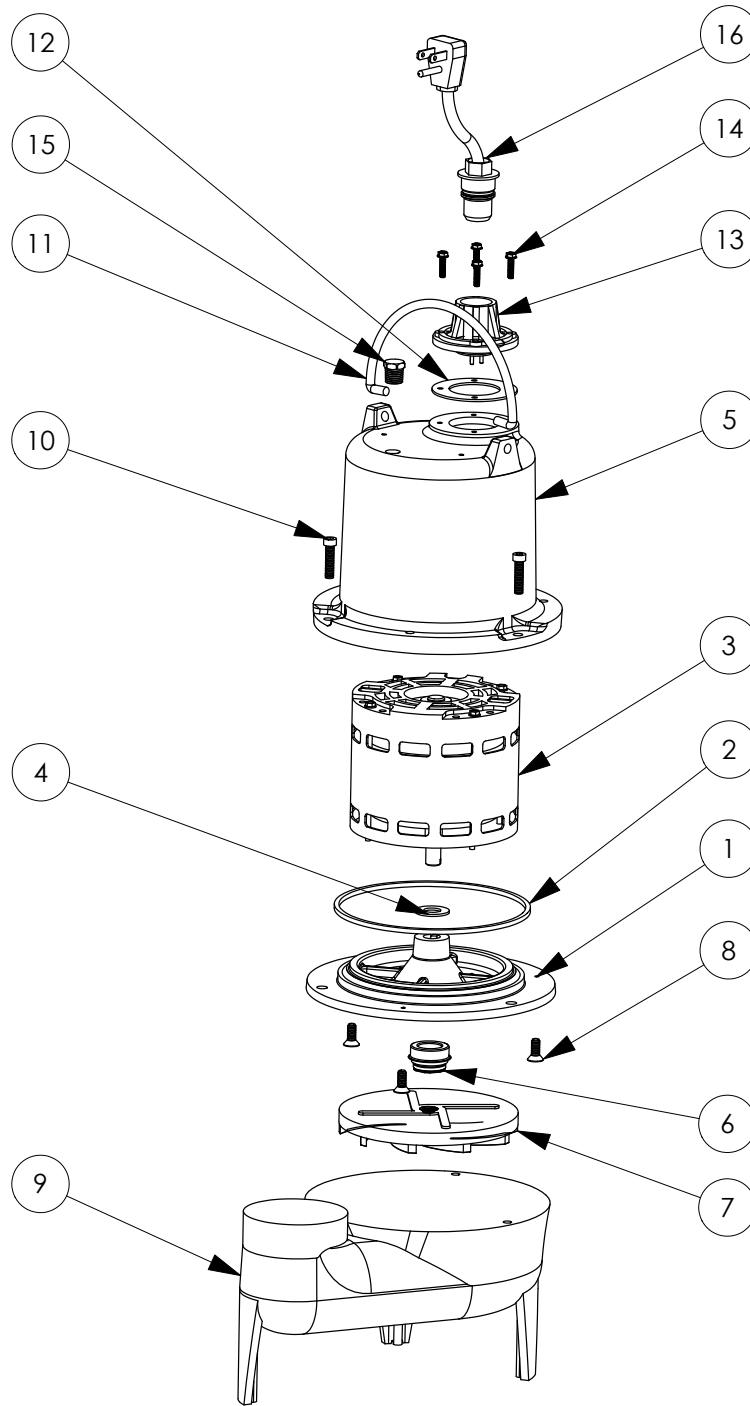

LE41M

LE41M (B10)

**LE41M****LE41M (B10)**

#	PART #	DESCRIPTION	QTY	Note
1	5052000	MOTOR SUPPORT PLATE	1	
2	5066000	SEALRING, MOTOR COVER, #254S	1	[1]
3	5176000	MOTOR ASSEMBLY, .5HP	1	
4	5395000	THRUST WASHER	1	
5	535000B	MOTOR CAP, BROWN	1	
6	5098000	1/2 INCH UNITIZED SEAL	1	
7	K001036	IMPELLER	1	
8	8018000	1/4-20 x 5/8 SLOTTED FLAT HEAD BOLT	3	
9	505100R	HOUSING, VOLUTE, BROWN	1	
10	8091000	1/4-20 x 1 HEX SOCKET HEAD BOLT	3	
11	K001095	STAINLESS STEEL HANDLE	1	
12	5060000	CORD PLATE GASKET	1	
13	5014000	CORD PLATE	1	
14	8064000	#8-32 x 5/8 HEX WASHER HEAD SCREW	4	
15	5071000	BRASS OIL PLUG	1	
16	K001010	POWER CORD, 115V, 10 FOOT CORD	1	

**PART NOTES:**

[1] - Part requires factory authorized service. Contact Liberty Pumps at 1-800-543-2550