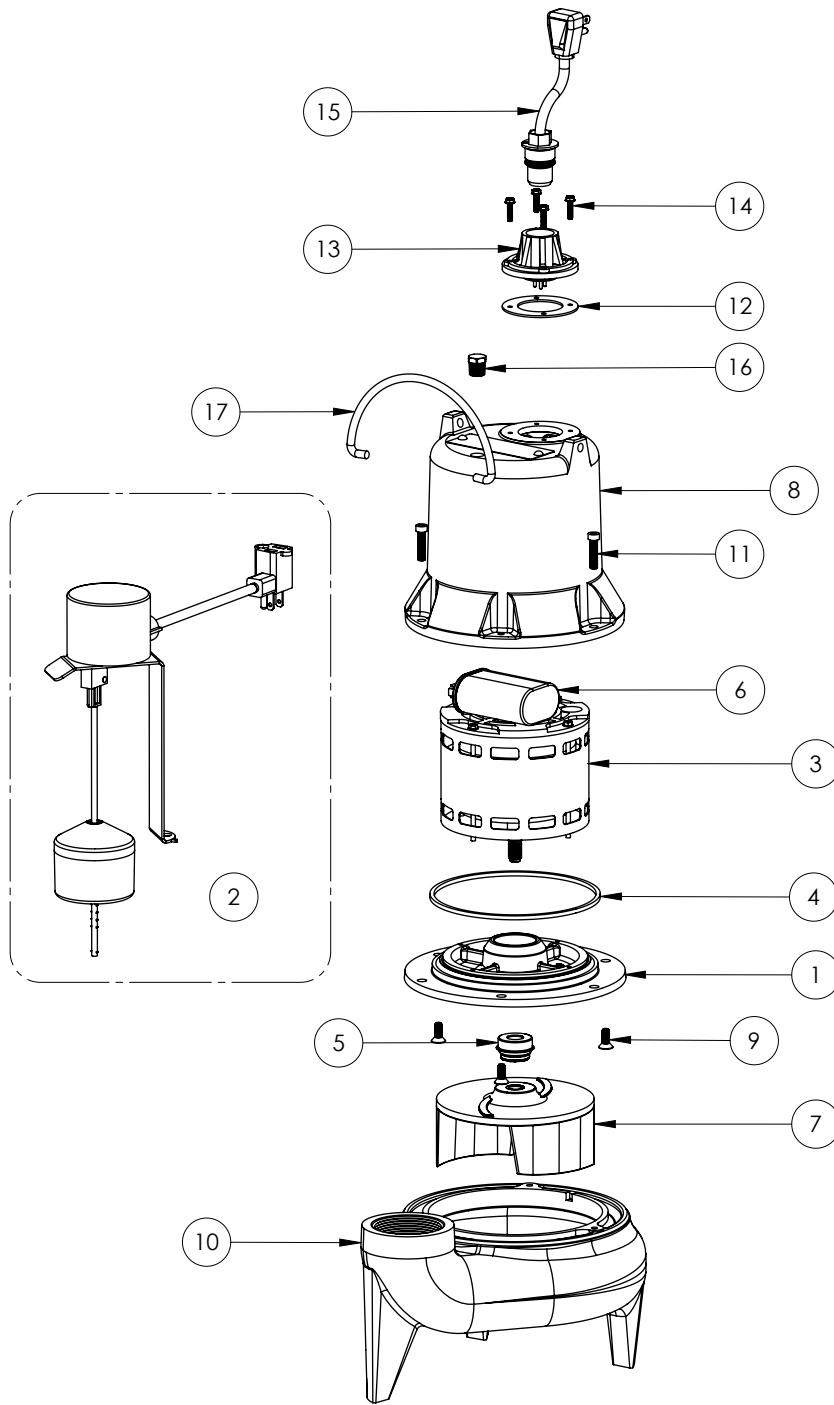

LE51AV

# LE51AV (B41)

**LE51AV****LE51AV (B41)**

#	PART #	DESCRIPTION	QTY	Note
1	509200R	MOTOR SUPPORT PLATE	1	[1]
2	K001542	KIT, VMII, SJE 10' CORD, LE	1	
3	51972A0	MOTOR 1/2HP WITH BALL BEARINGMOTOR .5HP WITH BALL BEARING	1	[1]
4	5066000	SEALRING, MOTOR COVER, #254S	1	[1]
5	50980A0	1/2 INCH UNITIZED SEAL	1	[1]
6	51930E0	CAPACITOR	1	
7	K001039	IMPELLER	1	
8	527800R	MOTOR CAPMOTOR CAP, BROWN	1	[1]
9	8018000	1/4-20 x 5/8 SLOTTED FLAT HEAD BOLT1/4-20X5/8 SLOTTED FLAT HEAD	3	
10	545100R	HOUSING, VOLUTEHOUSING, VOLUTE, BROWN	1	
11	8091000	1/4-20 x 1 HEX SOCKET HEAD BOLTBOLT 1/4-20x1 HEX SOCKET HD	3	
12	5060000	CORD PLATE GASKET	1	
13	5014000	CORD PLATE	1	
14	8064000	#8-32 x 5/8 HEX WASHER HEAD SCREW#8-32 x 5/8 HEX WASHER HEAD	4	
15	K001010	POWER CORD, 115V, 10 FOOT CORDPOWER CORD, 115V 10ft CORD	1	
16	5071000	BRASS OIL PLUG	1	
17	K001095	STAINLESS STEEL HANDLE	1	