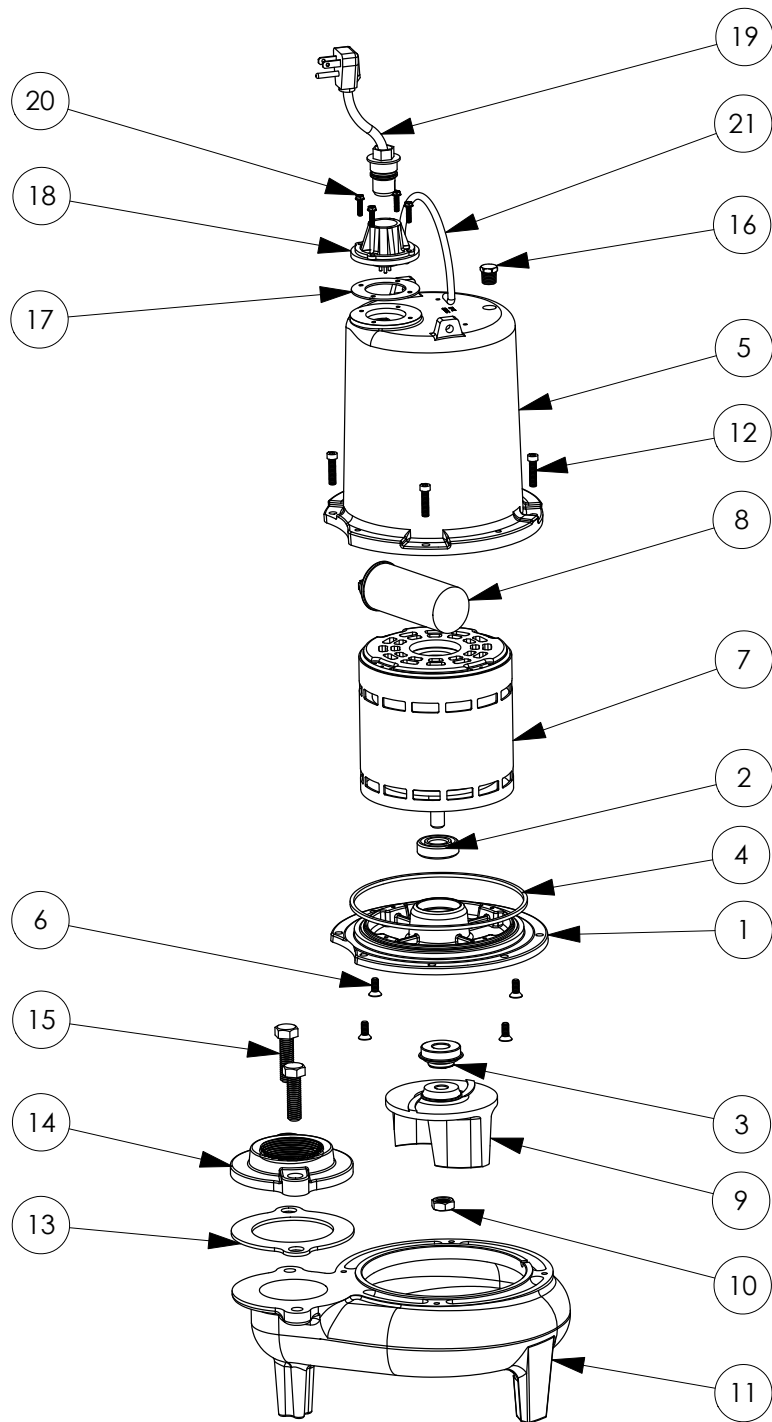

LEH102M2-2 (B10)

**LEH102M2-2****LEH102M2-2 (B10)**

#	PART #	DESCRIPTION	QTY	Note
1	510100R	MOTOR SUPPORT PLATE	1	
2	5124000	BEARING	1	
3	K001717	KIT, 5/8 UNITIZED 5120000 AND LIP SEAL 5860000	1	
4	5107000	MOTOR COVER SEALRING	1	[1]
5	527700R	MOTOR COVER	1	
6	8018000	1/4-20 x 5/8 SLOTTED FLAT HEAD BOLT	4	
7	5339000	MOTOR	1	
8	5196000	CAPACITOR	1	
9	K001488	51300A0 IMPELLER KIT, INCLUDES 1/2" JAM NUT	1	
10	8046000	1/2-20 HEX STAINLESS STEEL JAM NUT	1	
11	510200R	VOLUTE HOUSING	1	
12	8091000	1/4-20 x 1 HEX SOCKET HEAD BOLT	4	
13	5129000	FLANGE GASKET, FITS 2" OR 3"	1	
14	K001221	2" DISCHARGE KIT	1	
15	8037000	1/2-13 x 1-3/4 STAINLESS STEEL BOLT	2	
16	5071000	BRASS OIL PLUG	1	
17	5060000	CORD PLATE GASKET	1	
18	5014000	CORD PLATE	1	
19	K001059	POWER CORD, 230V, 25 FOOT CORD	1	
20	8064000	#8-32 x 5/8 HEX WASHER HEAD SCREW	4	
21	K001095	STAINLESS STEEL HANDLE	1	

**PART NOTES:**

[1] - Part requires factory authorized service. Contact Liberty Pumps at 1-800-543-2550