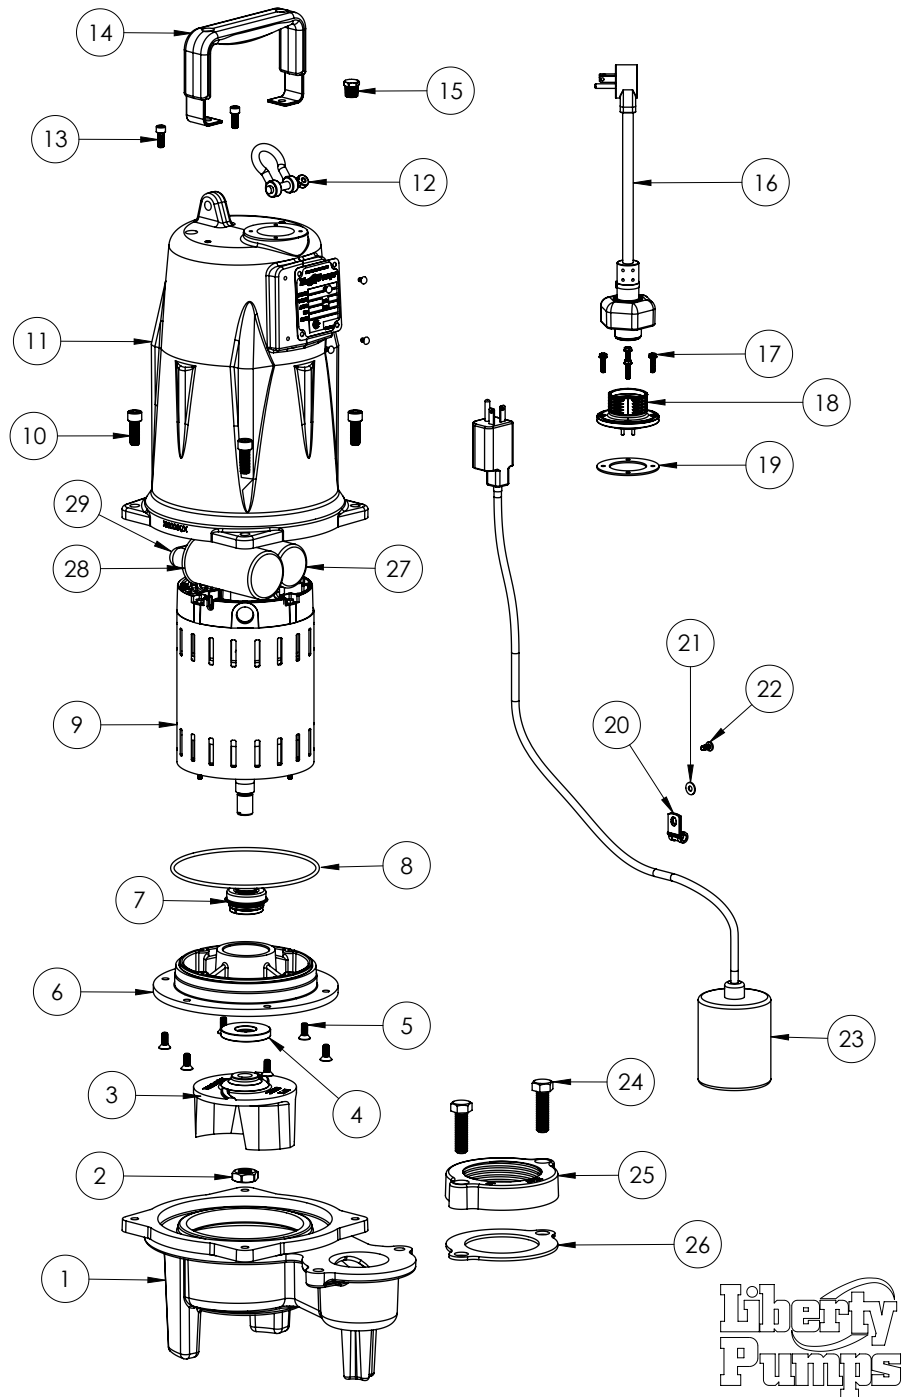

LEH152A3-2 (B67)

LEH152A3-2

LEH152A3-2 (B67)

#	PART #	DESCRIPTION	QTY	Note
1	58730AR	LEH150 SERIES VOLUTE	1	
2	5887000	NUT, JAM, 5/8-18 HEX S.S.	1	
3	K001323	IMPELLER, CAST IRON, INCLUDES 5887000	1	
4	5618000	DOUBLE LIP SEAL	1	
5	8018000	1/4-20 x 5/8 SLOTTED FLAT HEAD BOLT	6	
6	5851000	MOTOR PLATE	1	
7	5633000	3/4" UNITIZED SHAFT SEAL	1	[1]
8	5617000	O-RING	1	
9	5883000	MOTOR 2HP 230V 1PH 2 POLE LEH (KIT, MTR REPLACE K001665)	1	[1]
10	5862000	BOLT, 3/8-16X1 SHCS SS	4	
11	5850000	MOTOR COVER	1	
12	5611000	SHACKLE	1	
13	8103000	SCREW 1/4-20x5/8" HX SKT SS	2	
14	5613000	HANDLE	1	
15	50710A0	PIPE PLUG, 1/4" HEX HD BRASS NPTF	1	
16	K001140	POWER CORD	1	
17	8064000	#8-32 x 5/8 HEX WASHER HEAD SCREW	4	
18	K001216	5619000, CORDPLATE	1	
19	5060000	CORD PLATE GASKET	1	
20	5630000	CABLE CLAMP S.S.	2	
21	8141000	WASHER, #10 X 1/2 SS	1	
22	8082000	#10-24 x 3/8 EPOXY LOCK SCREW	1	
23	K001136	SWITCH KIT	1	
24	8037000	1/2-13 x 1-3/4 STAINLESS STEEL BOLT	2	
25	K001222	3" DISCHARGE KIT	1	
26	5129000	FLANGE GASKET, FITS 2" OR 3"	1	
27	K001227	START CAPACITOR	1	
28	K001228	RUN CAPACITOR	1	
29	K001229	START SWITCH	1	

PART NOTES:

[1] - Part requires factory authorized service. Contact Liberty Pumps at 1-800-543-2550