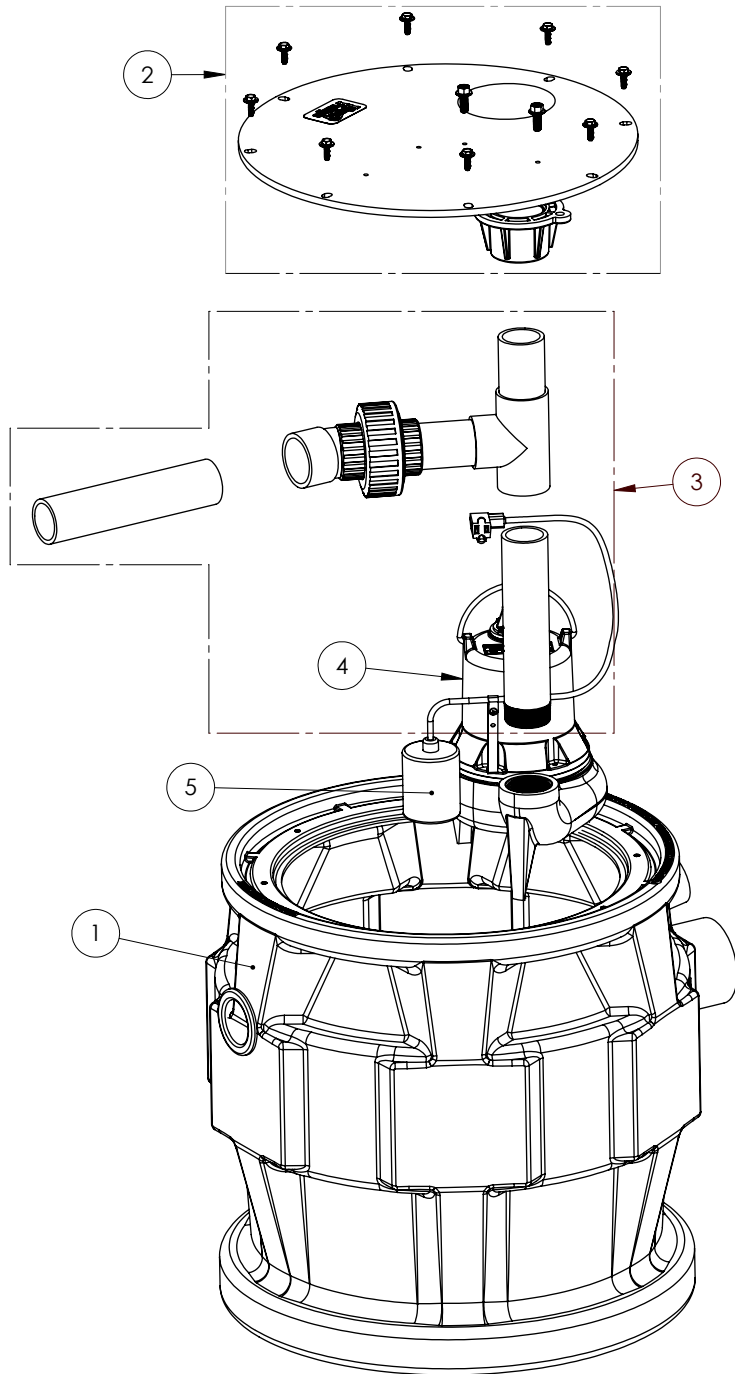

P382LE51SD-2 (B10)

**P382LE51SD-2**

**P382LE51SD-2 (B10)**

<b>#</b>	<b>PART #</b>	<b>DESCRIPTION</b>	<b>QTY</b>	<b>Note</b>
1	K001536	TANK KIT SIDE DISCHARGE P380	1	
2	K001533	COVER KIT, SIDE DISCHARGE P380	1	
3	K001534	GLUED PIPING KIT, SIDE DISCHARGE P380	1	
4	LE51M-2	1/2 HP SEWAGE PUMP 115V, 25' POWER CORD	1	
5	61130B0	25' SW. FLOAT 115V N/O	1	