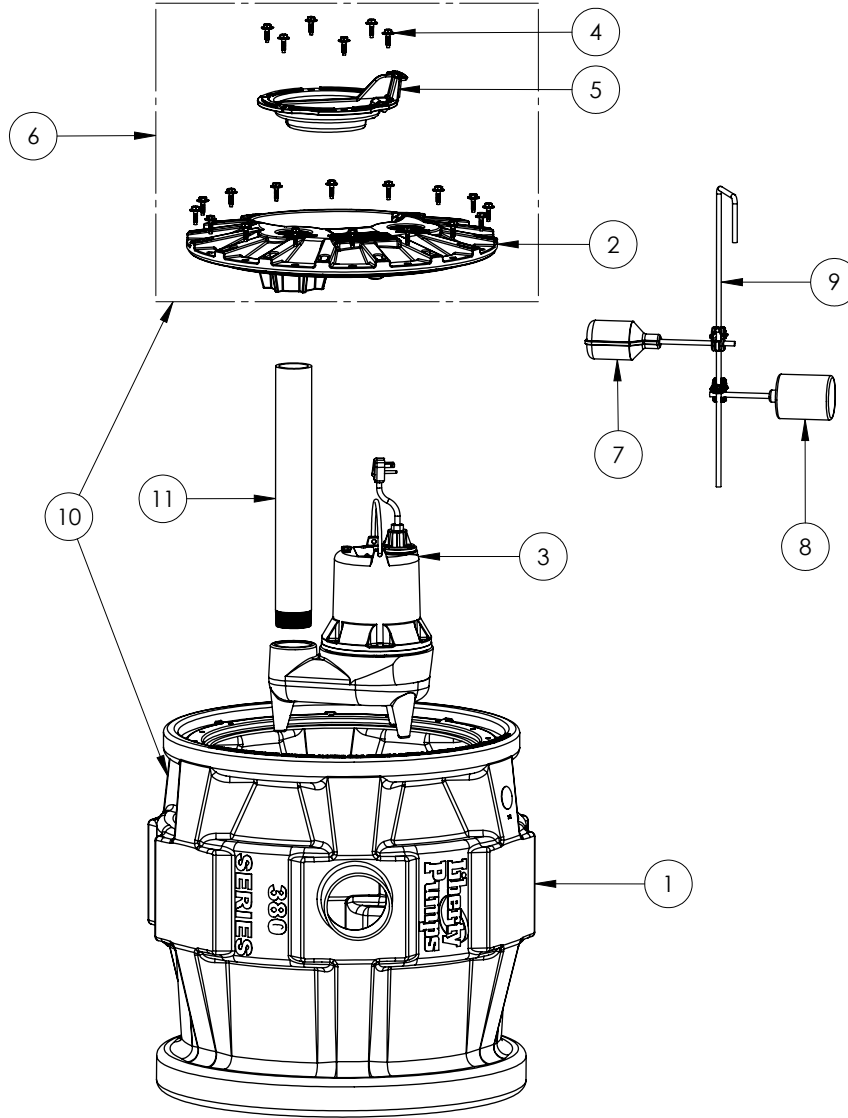

# P382XLE52 (B10)

NOTE: NOT ALL SYSTEMS  
COME WITH ALARM

P382XLE52 (B10)

#	PART #	DESCRIPTION	QTY	Note
1	K001133	380XL TANK 16 BOLTS	1	
2	50340B0	2X2 COVER, 16 BOLT	1	
3	LE52M	1/2 HP SEWAGE PUMP 230V, 10' POWER CORD	1	
4	8155000	WASHER HEAD HEX SCREW	22	
5	K001233	INSPECTION COVER, INCLUDES MOUNTING SCREWS (6)	1	
6	K001127	2X2 COVER ASSEMBLY, 16 BOLT, PVC	1	
7	Pro Series Alarm switch (B10)	REPLACEMENT SWITCH BASED ON SYSTEM LABEL	1	[1]
8	K001019	61140A0 PUMP SWITCH, 10' 230V, INCLUDES MOUNTING HARDWARE	1	
9	K001123	QUICKTREE KIT, ROD & CLAMPS ONLY	1	
10	K001137	P382XL TANK AND COVER	1	
11	K001399	PRO SERIES PIPE KIT 2" SCH80 X17.50"	1	
12	SEE NOTE FOR ALARM	ALARM ONLY		[2]
13	K001019	61140A0 PUMP SWITCH, 10' 230V, INCLUDES MOUNTING HARDWARE	1	
14	K001431	61140B0 PUMP SWITCH, 25' 230V	1	
15	K001134	FLOAT SWITCH, 20FT CORD, INCLUDES 1 SWITCH PER KIT	1	
16	K001415	60050D0 SWITCH, 10' PILOT DUTY PIGTAIL	1	

**PART NOTES:**

[1] - \*\*NOTE\*\*

ALARM SWITCH KITS

For /A2 Suffix of model number use Part No. K001134

For /A21 Suffix of model number use Part No. K001415

For /A2W Suffix of model number use Part No. K001134

[2] - ALARM PRO SERIES

FORA2 SUFFIX OF MODEL

NUMBER: USE PART NO 6225000

FORA2W SUFFIX OF MODEL

NUMBER: USE PART NO 6226000

FORA21 SUFFIX OF MODE

NUMBER: USE PART NO 6242000

Part requires factory authorized service. Contact Liberty Pumps at 1-800-543-2550