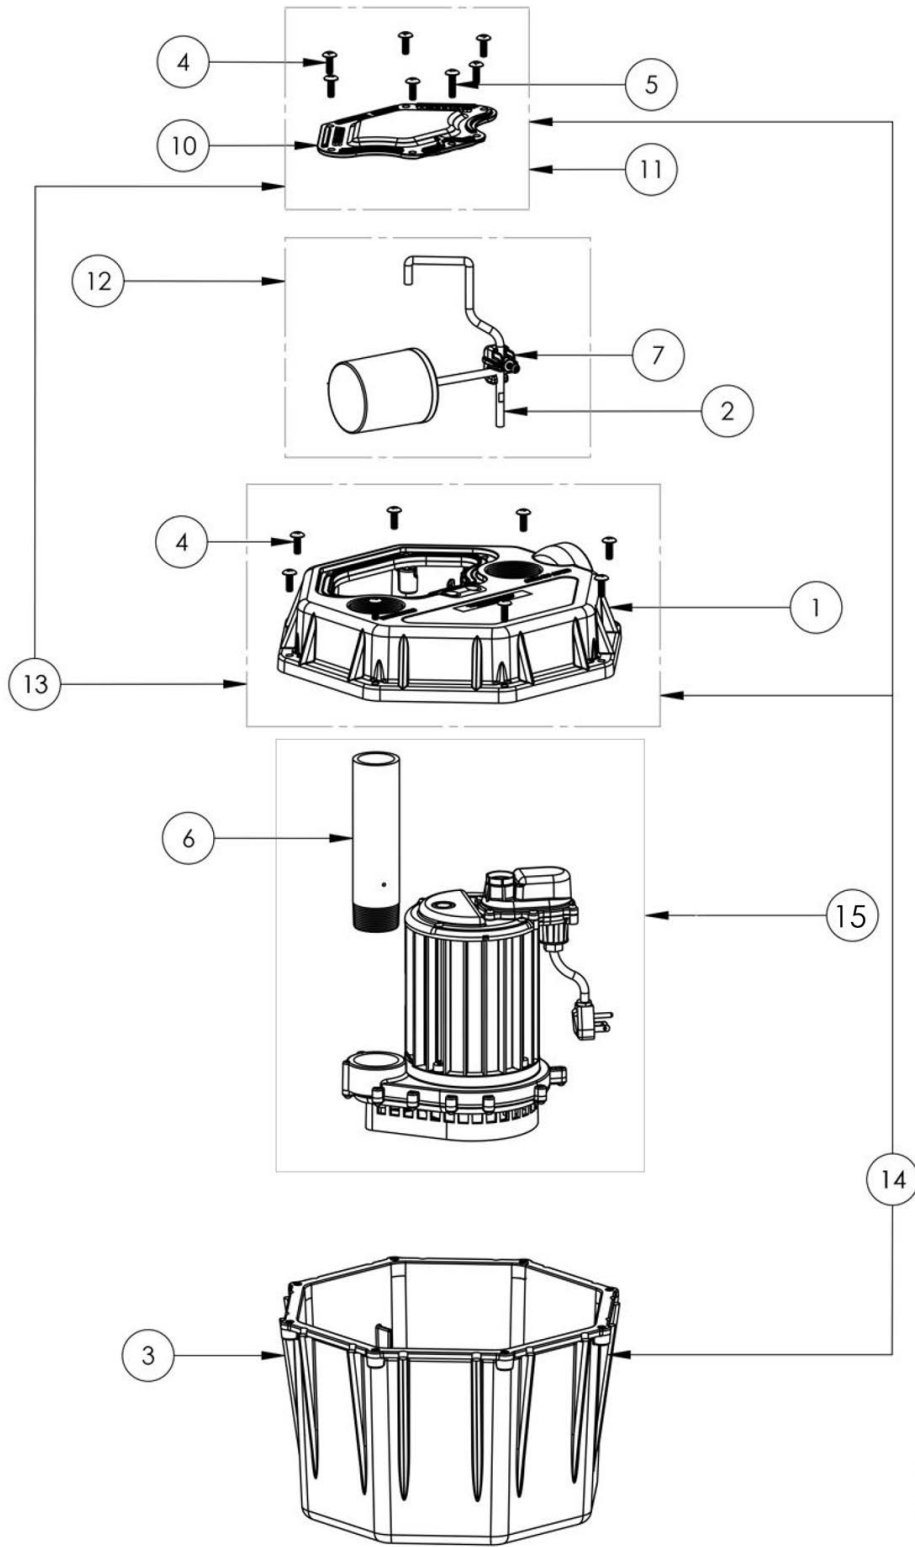

404L

# 404L (B37)

404L (B37)

404L (B37).pdf

PAGE

**404L****404L (B37)**

#	PART #	DESCRIPTION	QTY	Note
1	53230CG	404L COVER 2" INLET 2" VENT 2" DISCHARGE	1	
2	5360000	404/405 QUICK TREE FLOAT ROD	1	
3	K001153	404 TANK	1	
4	8156000	TRUSS HD, 1/4-20X3/4 18-8 SCREW	14	
5	8157000	TRUSS HD 1/4-20 X 1 18-8 SCREW	1	
6	40500A0	TOE NIPPLE PVC SCH 80 7.125 IN	1	
7	5045000	FLOAT SUPPORT CLAMP 10-24	1	
10	532400B	ACCESS COVER	1	[1]
11	K001151	ACCESS COVER KIT, INCLUDES HARDWARE	1	
12	K001155	SWITCH TREE KIT	1	
13	K001167	COVER KIT, INCLUDES ACCESS COVER AND HARDWARE	1	
14	K001188	TANK, COVER, ACCESS COVER AND HARDWARE	1	
15	4029BA0	PUMP AND DISCHARGE PIPE	1	[2]