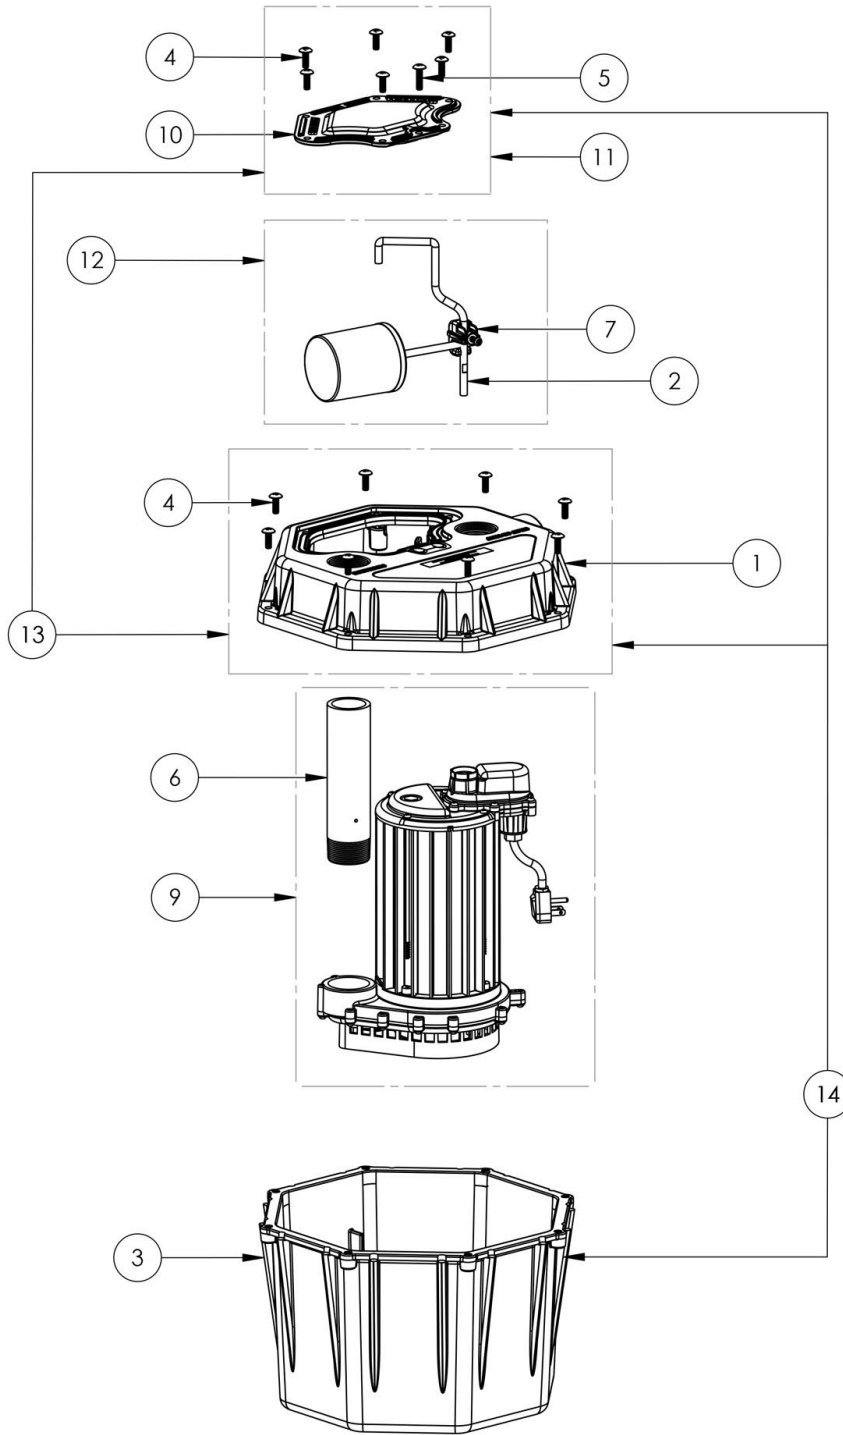

404 (B35)

404 (B35)

#	PART #	DESCRIPTION	QTY	Note
1	53230AG	404 COVER 1.5" INLET, 1.5" VENT, 1.5" DISCHARGE	1	
2	5360000	404/405 QUICK TREE FLOAT ROD	1	
3	K001153	404 TANK	1	
4	8156000	TRUSS HD, 1/4-20X3/4 18-8 SCREW	14	
5	8157000	TRUSS HD 1/4-20 X 1 18-8 SCREW	1	
6	40500A0	TOE NIPPLE PVC SCH 80 7.125 IN	1	
7	5045000	FLOAT SUPPORT CLAMP 10-24	1	
9	4029BA0	PUMP AND DISCHARGE PIPE	1	[1]
10	532400B	ACCESS COVER	1	[2]
11	K001151	ACCESS COVER KIT, INCLUDES HARDWARE	1	
12	K001155	SWITCH TREE KIT	1	
13	K001152	COVER KIT, INCLUDES ACCESS COVER AND HARDWARE	1	
14	K001187	TANK, COVER, ACCESS COVER, HARDWARE	1	

PART NOTES:

- [1] - [click herefor 4029BA0 replacement parts](#)
- [2] - Part requires factory authorized service. Contact Liberty Pumps at 1-800-543-2550