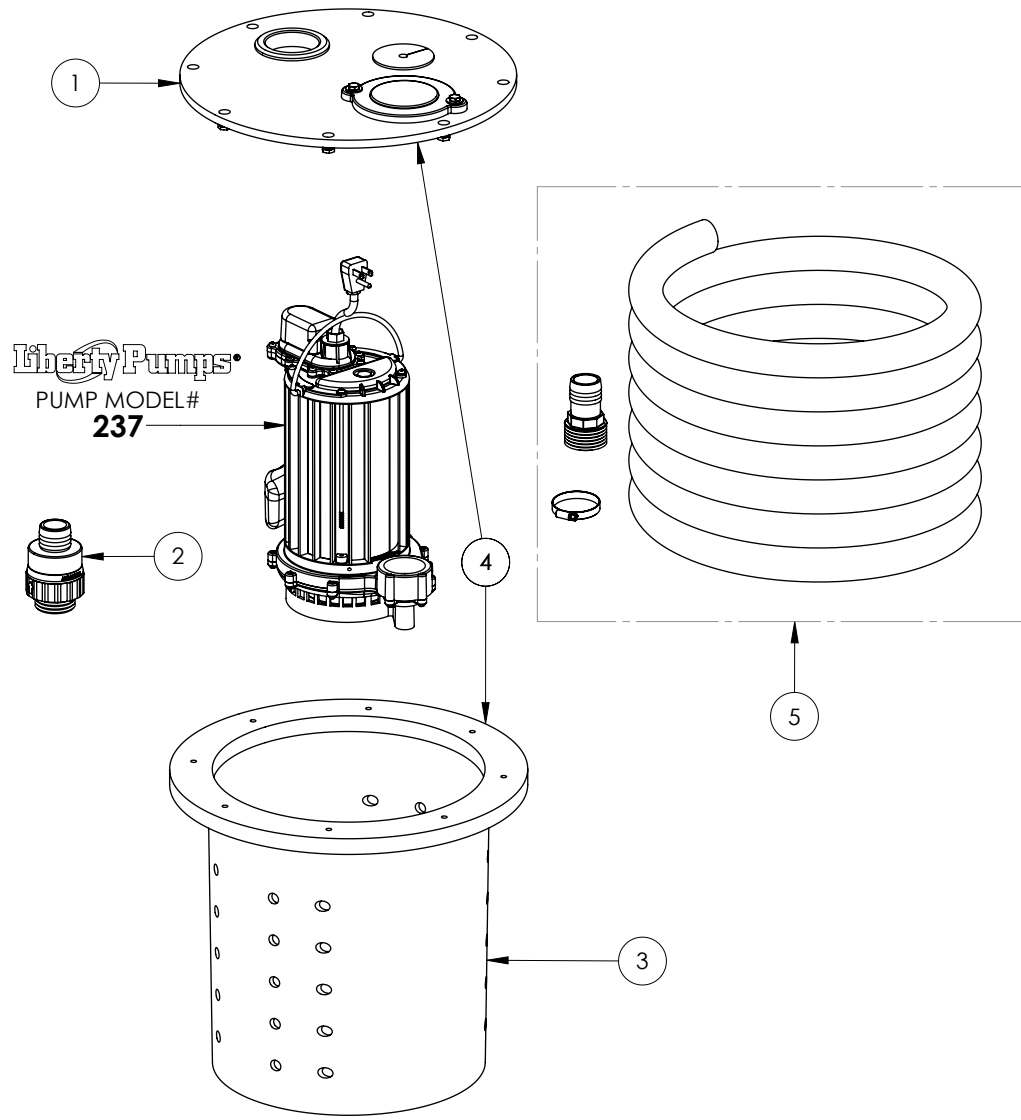

CSP-237 (B59)

CSP-237**CSP-237 (B59)**

| # | PART # | DESCRIPTION | QTY | Note |
|----------|---------------|--|------------|-------------|
| 1 | K001556 | COVER, CSP WITH HRDWR/GASKET | 1 | |
| 2 | K001314 | THREADED CHECK VALVE 1-1/2" NPT, 5695200 | 1 | |
| 3 | 4351000 | CRAWL SPACE BASIN | 1 | |
| 4 | K001308 | KIT, CRAWL SPACE BASIN AND COVER | 1 | |
| 5 | DHK-24 | DISCHARGE HOSE KIT 1.25" X 24' | 1 | |