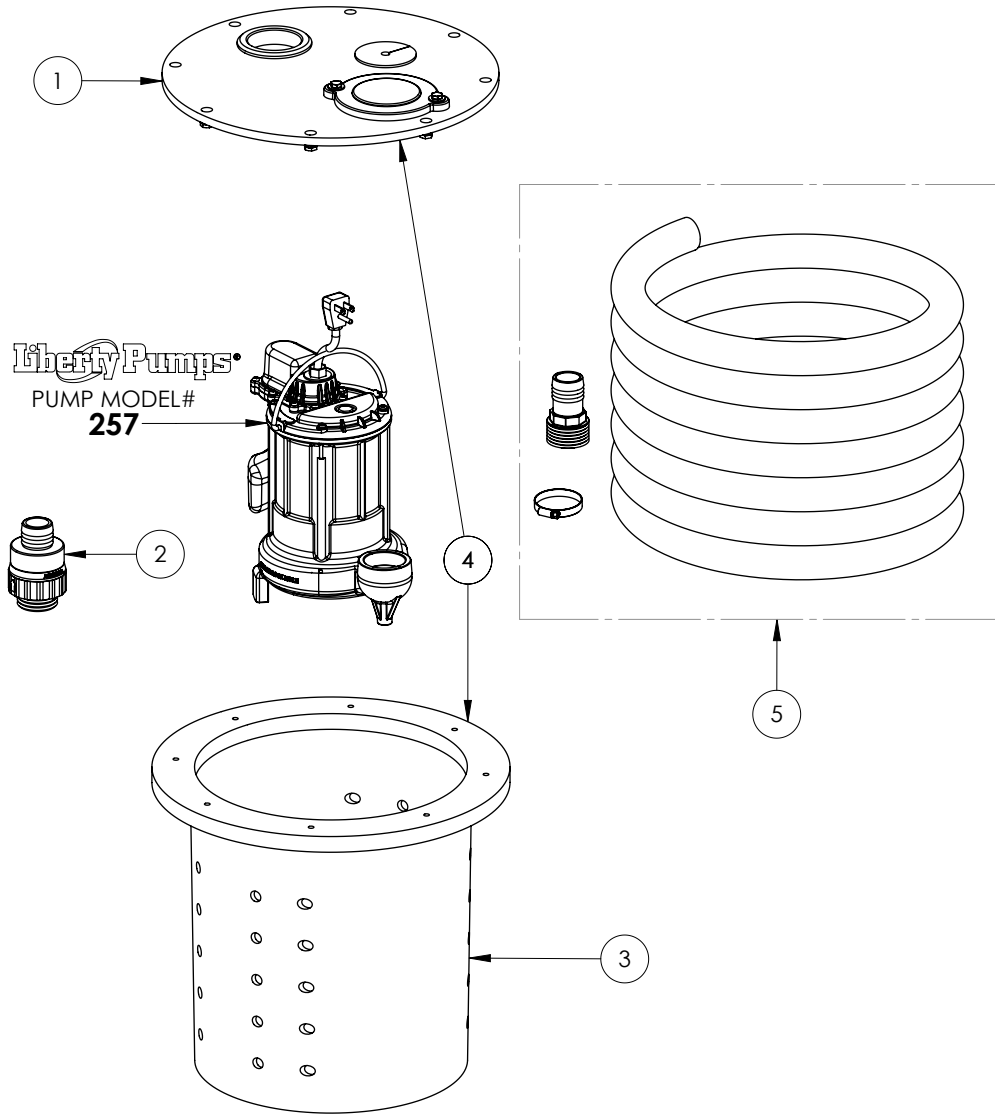

CSP-257 (B59)

**CSP-257****CSP-257 (B59)**

<b>#</b>	<b>PART #</b>	<b>DESCRIPTION</b>	<b>QTY</b>	<b>Note</b>
1	K001556	COVER, CSP WITH HRDWR/GASKET	1	
2	K001314	THREADED CHECK VALVE 1-1/2" NPT, 5695200	1	
3	4351000	CRAWL SPACE BASIN	1	
4	K001308	KIT, CRAWL SPACE BASIN AND COVER	1	
5	DHK-24	DISCHARGE HOSE KIT 1.25" X 24'	1	