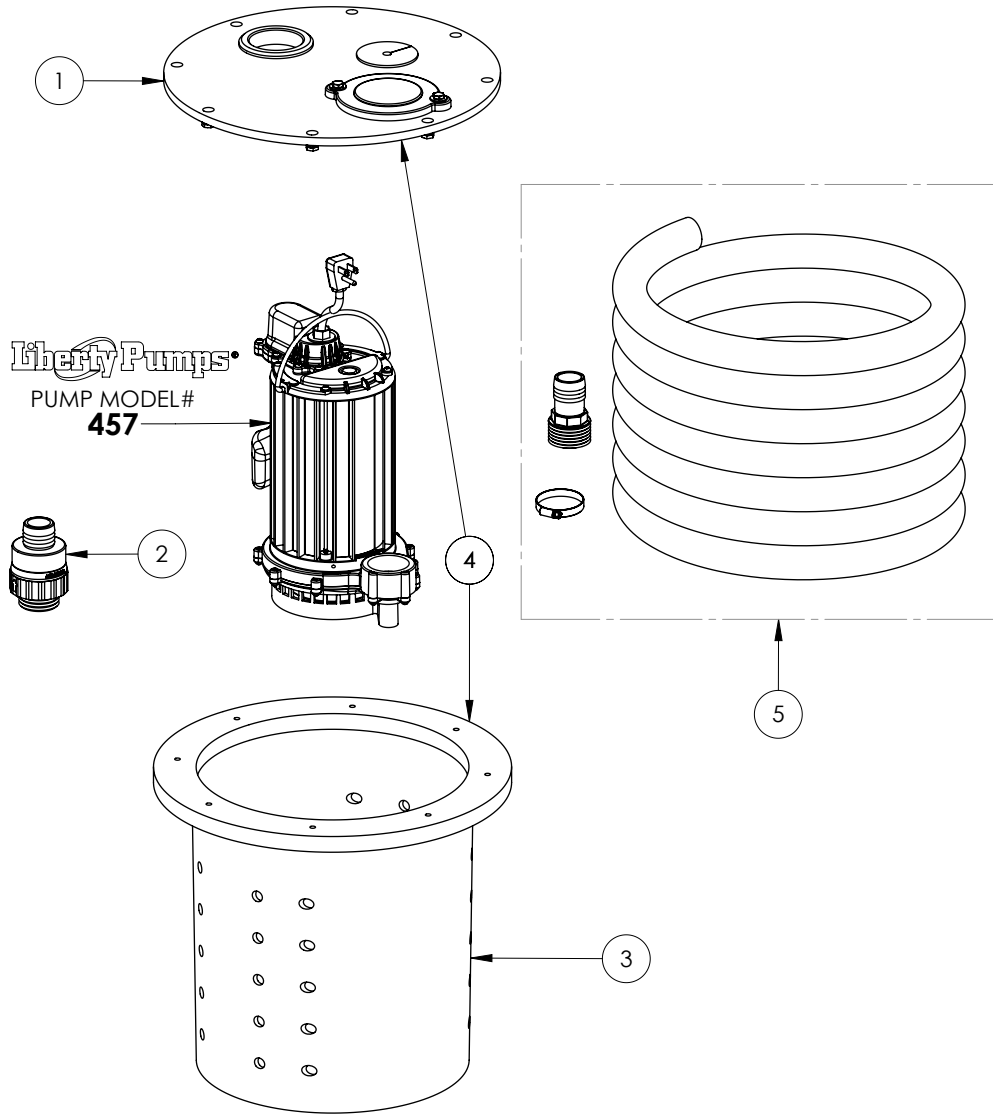

CSP-457 (B59)

**CSP-457**

**CSP-457 (B59)**

<b>#</b>	<b>PART #</b>	<b>DESCRIPTION</b>	<b>QTY</b>	<b>Note</b>
1	K001556	COVER, CSP WITH HRDWR/GASKET	1	
2	K001314	THREADED CHECK VALVE 1-1/2" NPT, 5695200	1	
3	4351000	CRAWL SPACE BASIN	1	
4	K001308	KIT, CRAWL SPACE BASIN AND COVER	1	
5	DHK-24	DISCHARGE HOSE KIT 1.25" X 24'	1	