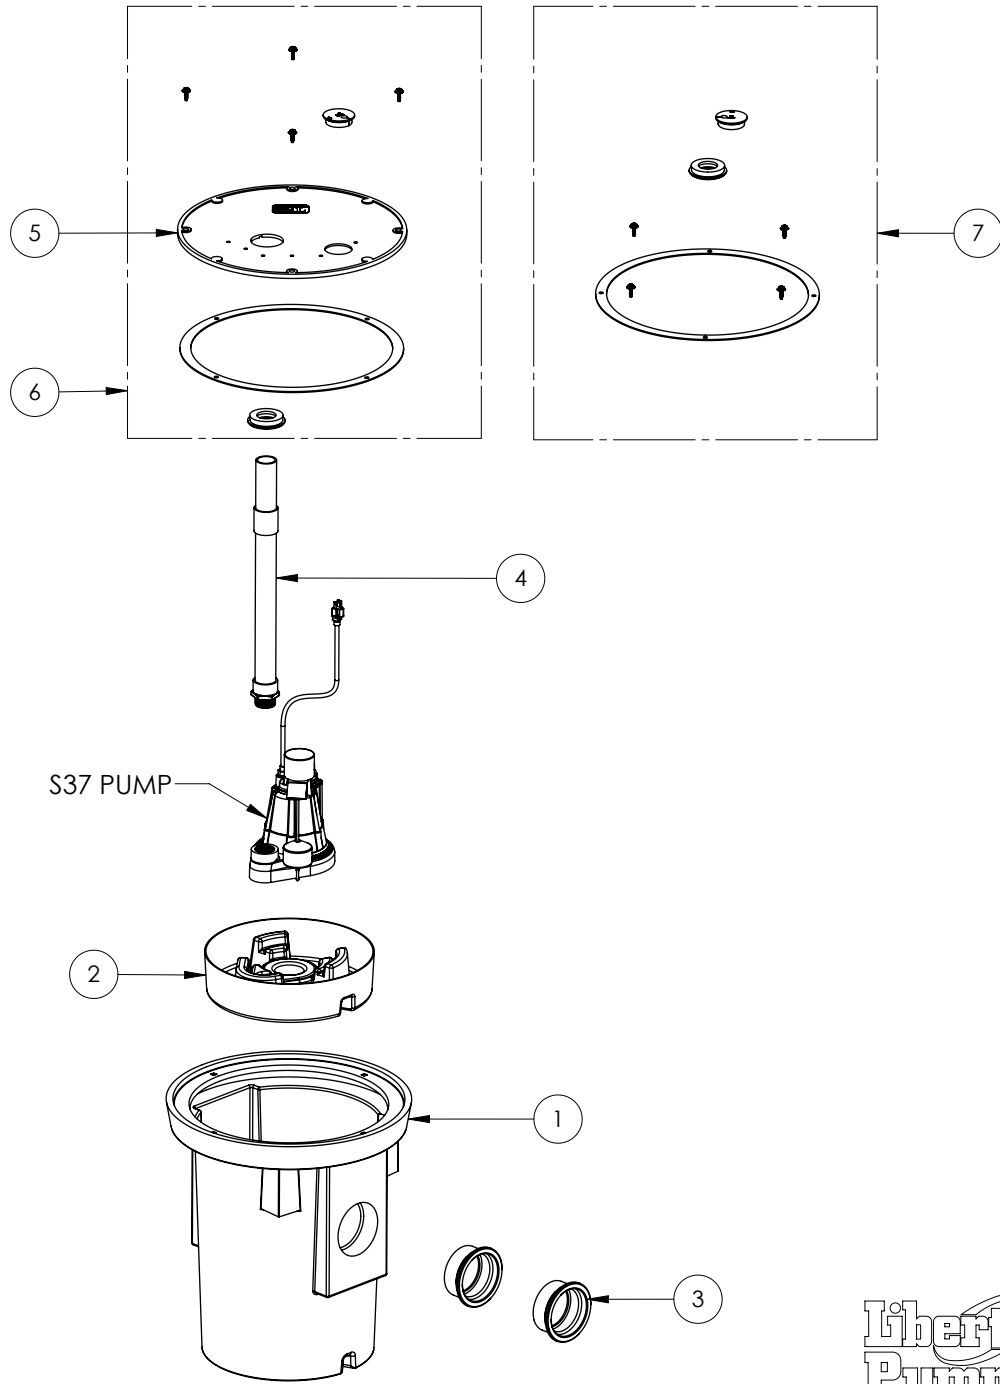

SPAC-S37 (B72-A)

**SPAC-S37**

**SPAC-S37 (B72-A)**

<b>#</b>	<b>PART #</b>	<b>DESCRIPTION</b>	<b>QTY</b>	<b>Note</b>
1	SP1822	SUMP PIT BASIN WITH HUB	1	
2	K001338	18X22 BASIN INSERT	1	
3	K001141	4" FERNCO SEALING DONUT	2	
4	K001378	SPAC PIPE ASSEMBLY	1	
5	K001334	SPAC COVER	1	
6	K001336	SPAC COVER AND HARDWARE	1	
7	K001335	SPAC HARDWARE	1	