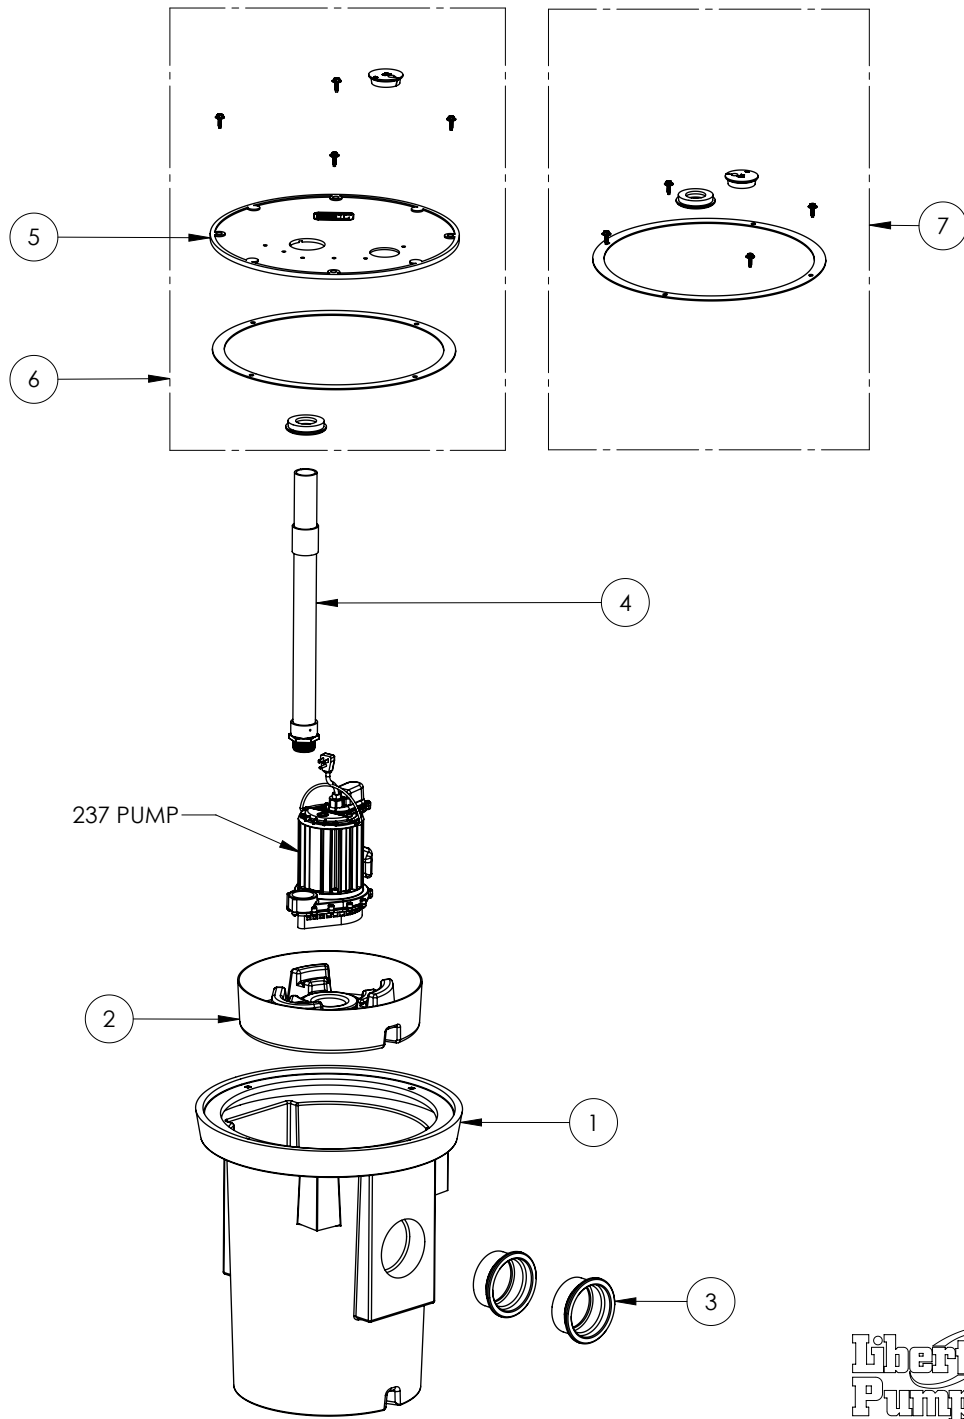

SPAC-237 (B72-A)

SPAC-237

SPAC-237 (B72-A)

#	PART #	DESCRIPTION	QTY	Note
1	SP1822	SUMP PIT BASIN WITH HUB	1	
2	K001338	18X22 BASIN INSERT	1	
3	K001141	4" FERNCO SEALING DONUT	2	
4	K001337	SPAC PIPE ASSEMBLY	1	
5	K001334	SPAC COVER	1	
6	K001336	SPAC COVER AND HARDWARE	1	
7	K001335	SPAC HARDWARE	1	