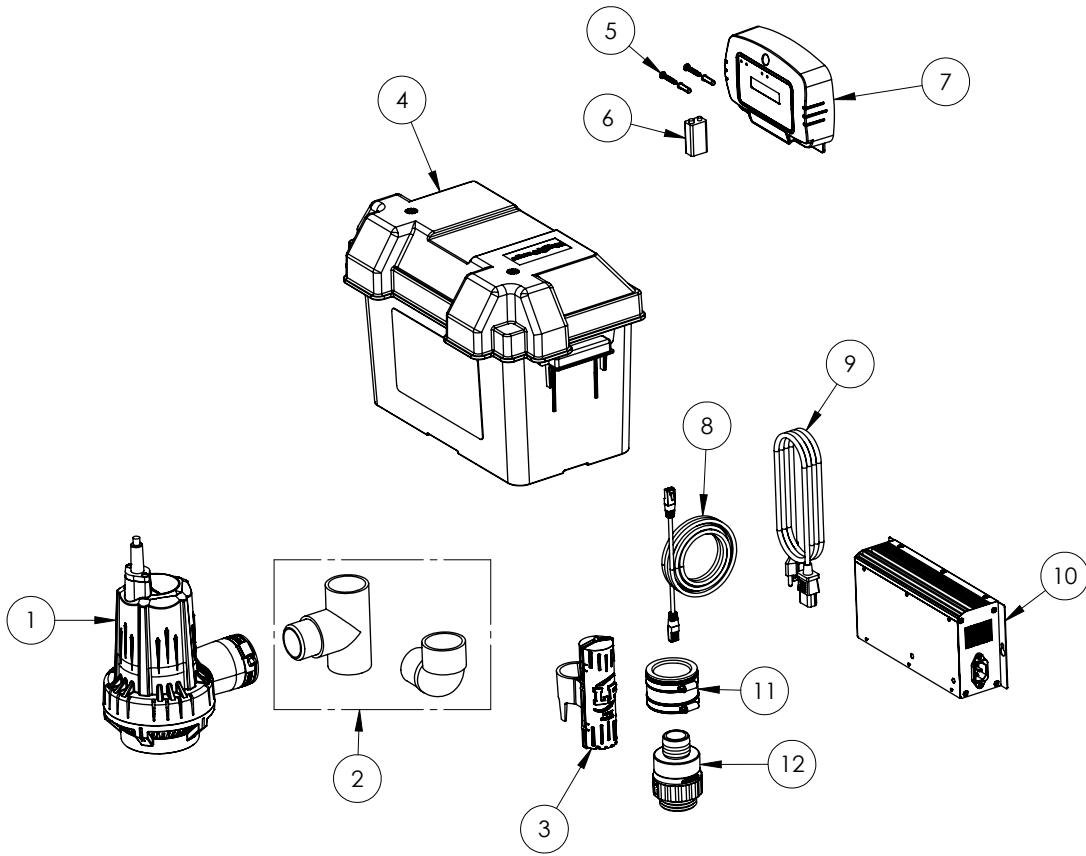

442-10A-EYE (B93)

442-10A-EYE (B93)

#	PART #	DESCRIPTION	QTY	Note
1	K001575	442 REPLACEMENT PUMP	1	
2	K001576	1.5" PVC TEE AND STREET ELBOW KIT (TEE AND ELBOW ONLY)	1	
3	K001577	DUAL REED SWITCH ASSEMBLY KIT	1	
4	K001574	STORM CELL SINGLE BATTERY BOX	1	
5	2119000	FASTENER-ALM SERIES MOUNTING	1	
6	K001567	KIT, BATTERY 9V, 625MAH	1	
7	K001617	442 NIGHTEYE INTERFACE	1	
8	K001578	8FT ETHERNET CABLE	1	
9	K001579	CHARGER POWER CORD	1	
10	K001580	10A CHARGER AND PWR CORD KIT	1	
11	6706200	PVC FLEXIBLE COUPLING ASSY	1	
12	5695200	CHECK VALVE 1-1/2" X1-1/4" PLASTIC THREADED	1	