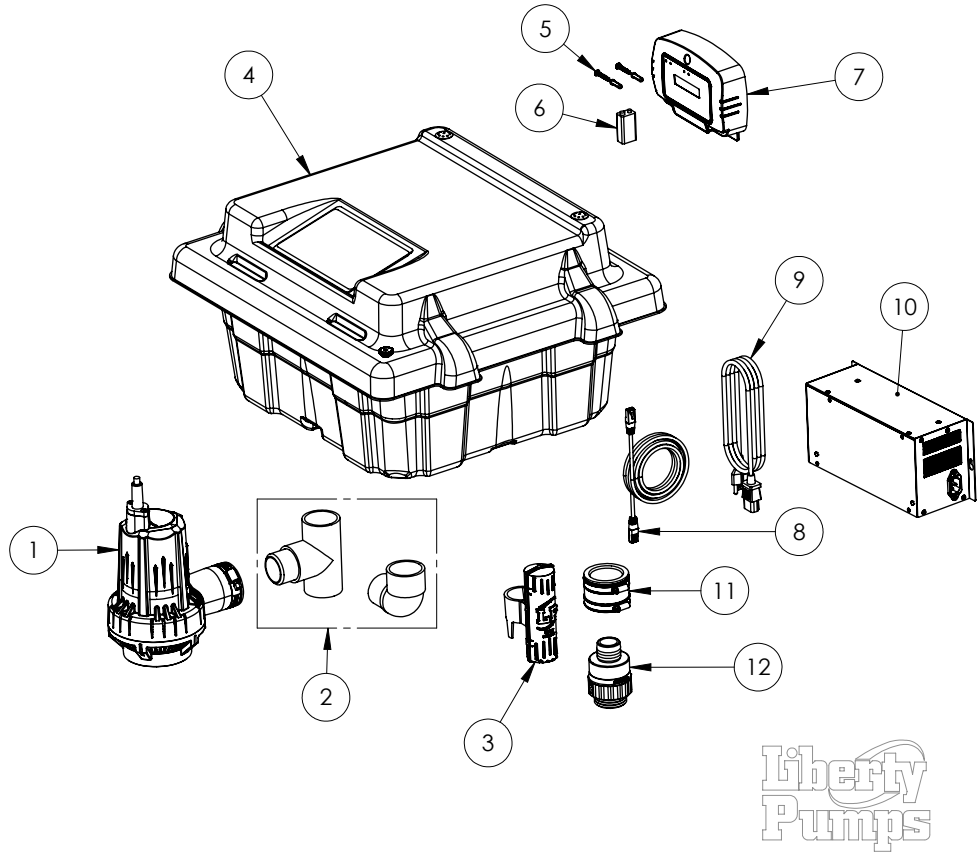

# 442-25A-EYE (B93)

## 442-25A-EYE (B93)

#	PART #	DESCRIPTION	QTY	Note
1	K001575	442 REPLACEMENT PUMP	1	
2	K001576	1.5" PVC TEE AND STREET ELBOW KIT (TEE AND ELBOW ONLY)	1	
3	K001577	DUAL REED SWITCH ASSEMBLY KIT	1	
4	K001582	STORM CELL DUAL BATTERY BOX	1	
5	2119000	FASTENER-ALM SERIES MOUNTING	1	
6	K001567	KIT, BATTERY 9V, 625MAH	1	
7	K001617	442 NIGHTEYE INTERFACE	1	
8	K001578	8FT ETHERNET CABLE	1	
9	K001579	CHARGER POWER CORD	1	
10	K001581	25A CHARGER AND PWR CORD KIT	1	
11	6706200	PVC FLEXIBLE COUPLING ASSY	1	
12	5695200	CHECK VALVE 1-1/2" X1-1/4" PLASTIC THREADED	1	