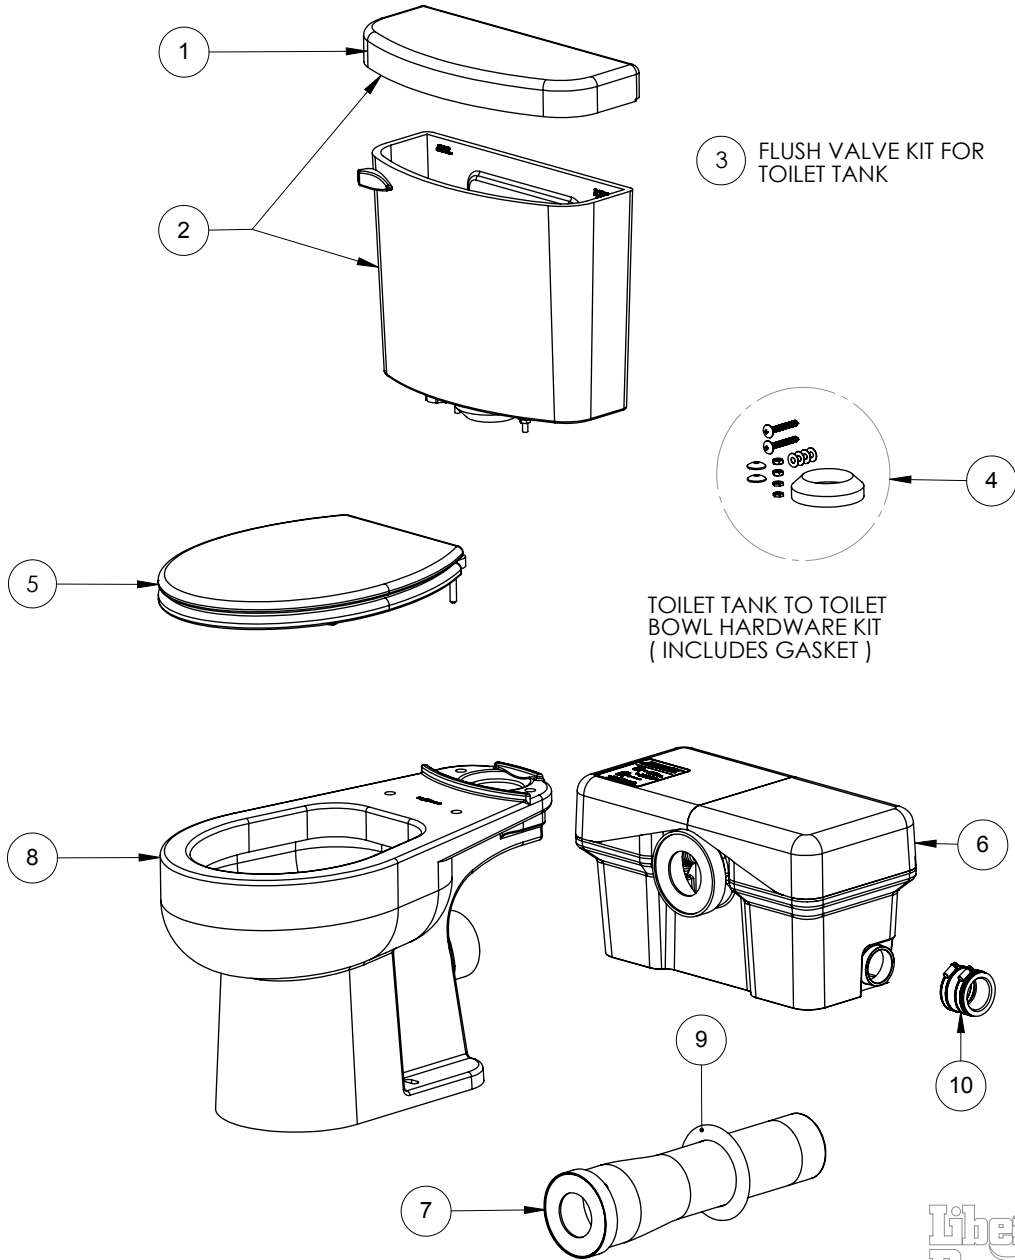

ASCENT II

ASCENT II-RSW (B69)

ASCENT II**ASCENT II-RSW (B69)**

#	PART #	DESCRIPTION	QTY	Note
1	K001379	ASCENT 2 TANK LID	1	
2	ASCENTII-TW	ASCENT 2 TOILET TANK AND LID KIT	1	
3	K001277	INCLUDES PLASTIC TANK BOWL CAPS, FLAPPER, FLUSH VALVE,AND FILL ASSY	1	
4	K001193	TANK TO BOWL GASKET AND HARDWARE KIT	1	
5	K001275	ROUND TOILET SEAT	1	
6	ASCENTII-MUW	ASCENT 2 MACERATING UNIT	1	[1]
7	K001184	EXTENSION PIPE WITH REAR PIPE SEAL (INCLUDES TRIM RING)	1	
8	ASCENTII-RW	ROUND TOILET BOWL	1	
9	K001502	ASCENT II EXTENSION PIPE TRIM RING KIT	1	
10	K001373	AUX CONNECTION COUPLINGS	1	