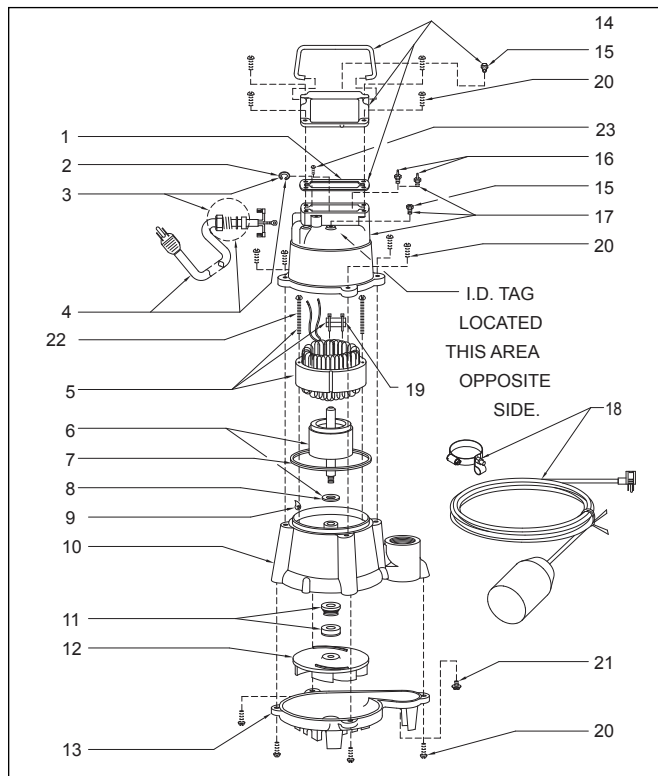

REF. NO.	DESCRIPTION	QTY	NOTES	MODELS:		BE2098-A	BE2098-B
				2/01 thru 8/09	9/09 thru Current	2/01 thru 8/09	9/09 thru Current
1	• Gasket,Cover	1		034046	034046	034046	034046
2	• Clamp,Strain Relief	1		001770	001770	001770	001770
3	• Seal,Cord-Asm	1		014043	014043	014043	014043
4	• Cord Term & Seal	1	3	014044	014044	014045	014045
5	Stator w/screw GE	1	4	014050	014050	014051	014051
6	Rotor Asm/GE	1		010270	010270	010270	010270
7	• Seal,Mtr Hsg	1		034007	034007	034007	034007
8	• Washer,Trst-Nyl.875X.504X.050"	1		002140	002140	002140	002140
9	• Oil,Dielectric (Hi-Temp)	1		012133	012133	012133	012133
10	Housing,Pump-Mach	1	4	006107	150149	006107	150149
11	• Seal,Shaft-Asm	1		005095	005095	005095	005095
12	Impeller	1		002570	002570	002570	002570
13	Base	1		006333	006333	006333	006333
14	Cover & Handle	1		155486	155486	155486	155486
15	• Plug,Test	2		155485	155485	155485	155485
16	• Seal,Thru Wall Term	2		003402	003402	003402	003402
17	Housing,Mtr-Asm	1		014056	014056	014056	014056
18	Float Switch	1		014773	014773	014774	014774
19	Capacitor	1		007642	007642	007642	007642
20	• Screw, #10-24	12		001885	001885	001885	001885
21	• Sem-Scr	1		002000	002000	002000	002000
22	• Screw, Stator	2		001914	150099	001914	150099
23	• Screw, Ground #6-32	1		001877	001877	001877	001877
▣	Rebuild Kit	1	4	014059	014059	014059	014059

• Items included in Rebuild Kit   ▣ Not Shown in Illustration   § Not sold separately

SK2087

NOTES:

1) See FM0160 Parts Price Sheet for listing of parts prices.
2) "NA" indicates, not applicable.
3) If an "X" follows Model No., or Date Mfg. on brass ID tag, consult factory for ordering of this part.
4) Kits are supplied with two different length screws for mounting stators. During assembly verify length and ensure screws are seated properly.